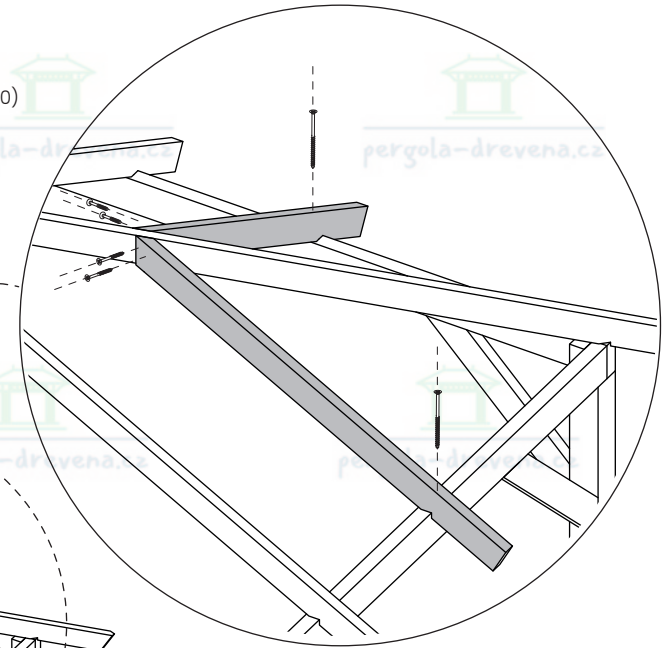

pergola-drevena.cz

pergola-drevena.cz

pergola-drevena.cz

x6  
W2 (6x140)

x2

W6  
(6x120)

E

x2  
W6 (6x120)

E x1

18

**x1400**  
W5 (2x50)

This block contains the material list for the assembly. It includes a drawing of a nail, a stack of slats, and a hammer. The text specifies the quantity and dimensions of the slats: 'x1400 W5 (2x50)'. The background of this block features a repeating watermark of the company logo and website.