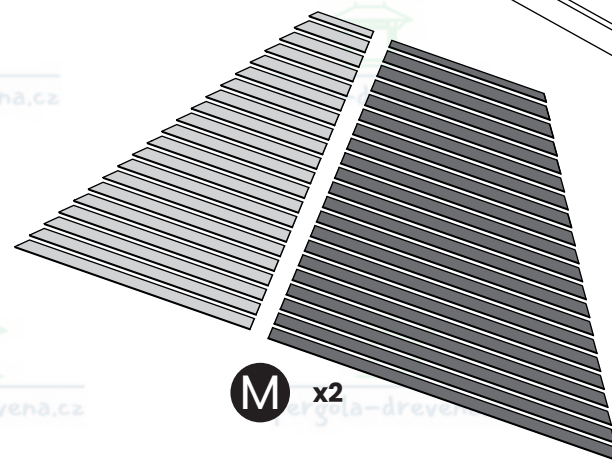

[pergola-drevena.cz](http://pergola-drevena.cz)

**640x390cm**

**x24**  
W1 (6x160)

**x40**  
W2 (6x140)

**x6**  
W6 (6x120)

**x24**  
W4 (6x100)

**x48**  
W3 (6x80)

**x1400**  
W5 (2x50)

E x1

18

**x1400**  
W5 (2x50)

This block contains the material list for the assembly. It includes a drawing of a nail, a stack of slats, and a hammer. The text specifies the quantity and dimensions of the slats: 'x1400 W5 (2x50)'. The background of this block features a repeating watermark of the company logo and website.