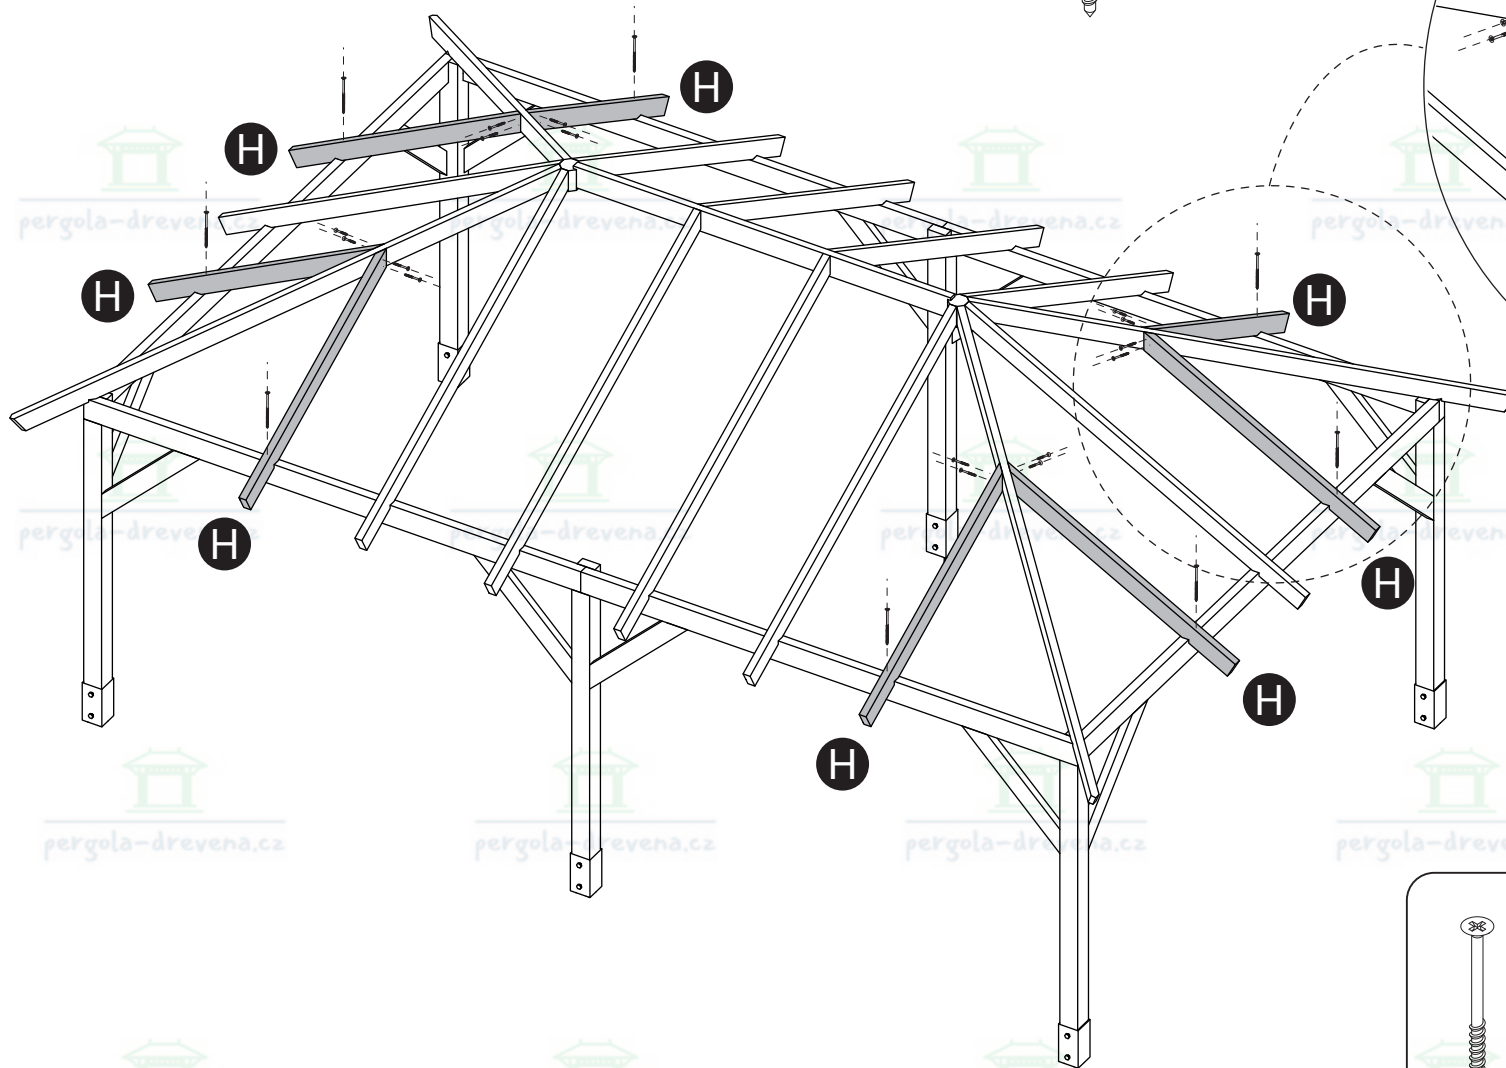

pergola-drevena.cz

pergola-drevena.cz

pergola-drevena.cz

x6  
W2 (6x140)

x2

W6  
(6x120)

E

x2  
W6 (6x120)

E x1

18

**x1400**  
W5 (2x50)

This block contains the material list for the assembly. It includes a drawing of a nail, a stack of slats, and a hammer. The text specifies the quantity and dimensions of the slats: 'x1400 W5 (2x50)'. The background of this block features a repeating watermark of the company logo and website.