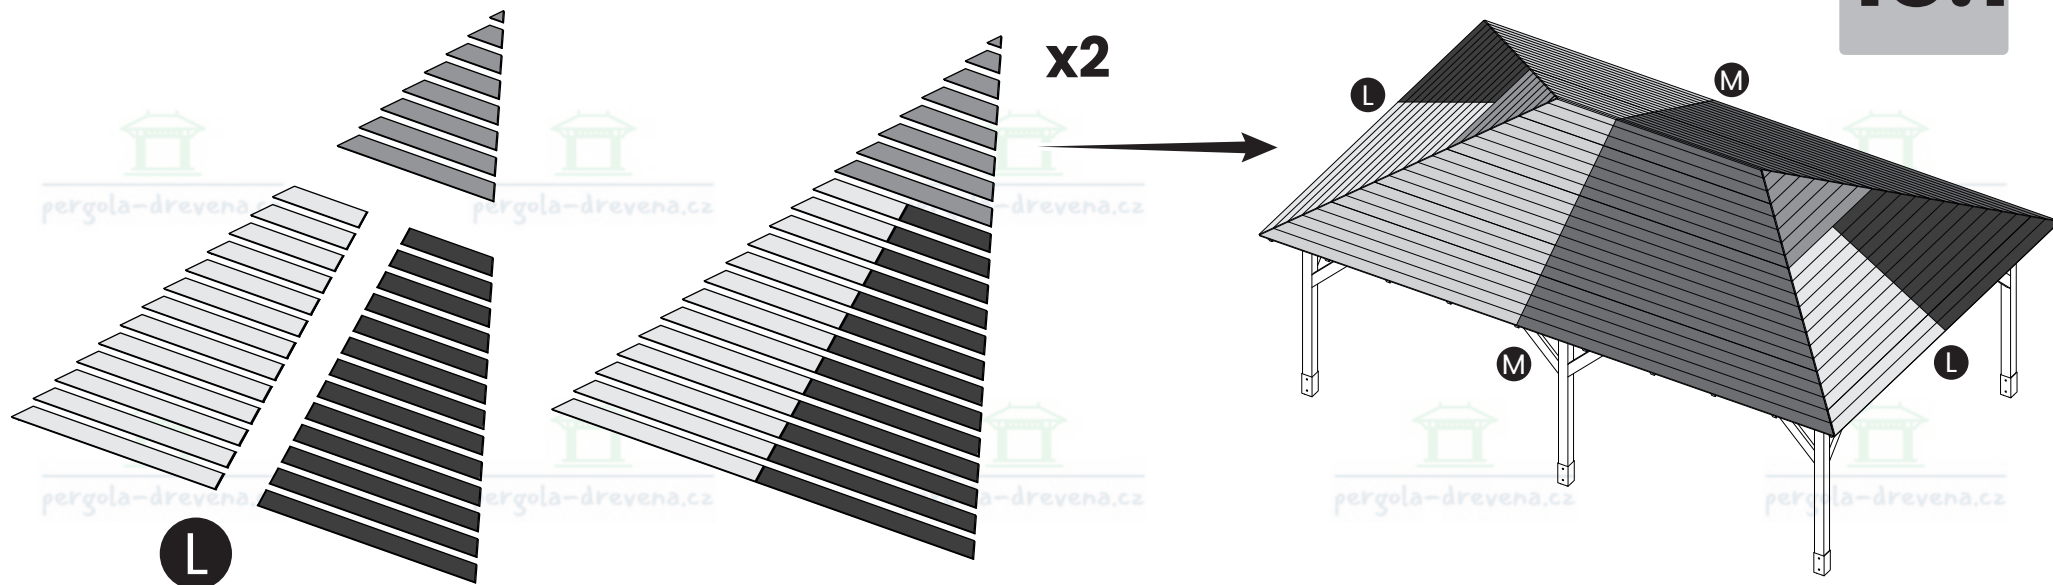

E x1

18

**x1400**  
W5 (2x50)

This block contains the material list for the assembly. It includes a drawing of a nail, a stack of slats, and a hammer. The text specifies the quantity and dimensions of the slats: 'x1400 W5 (2x50)'. The background of this block features a repeating watermark of the company logo and website.