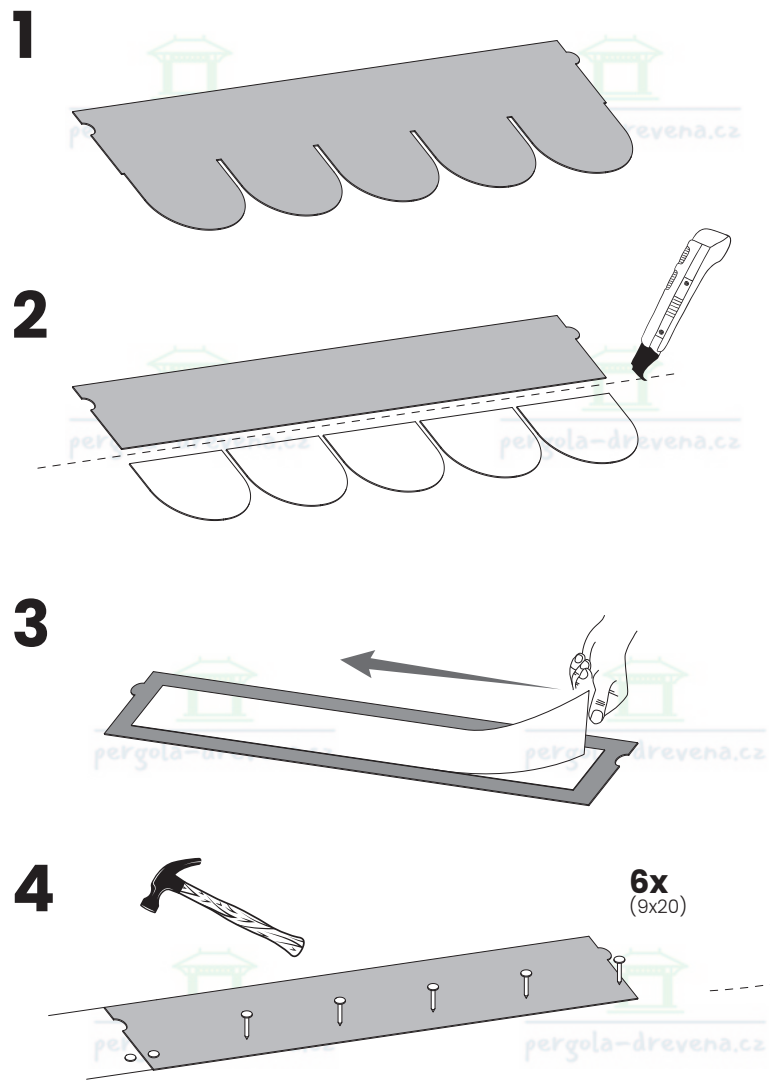

pergola-drevena.cz

pergola-drevena.cz

pergola-drevena.cz

x6  
W2 (6x140)

x2

W6  
(6x120)

E

x2  
W6 (6x120)

E x1

18

**x1400**  
W5 (2x50)

This block contains the material list for the assembly. It includes a drawing of a nail, a stack of slats, and a hammer. The text specifies the quantity and dimensions of the slats: 'x1400 W5 (2x50)'. The background of this block features a repeating watermark of the company logo and website.