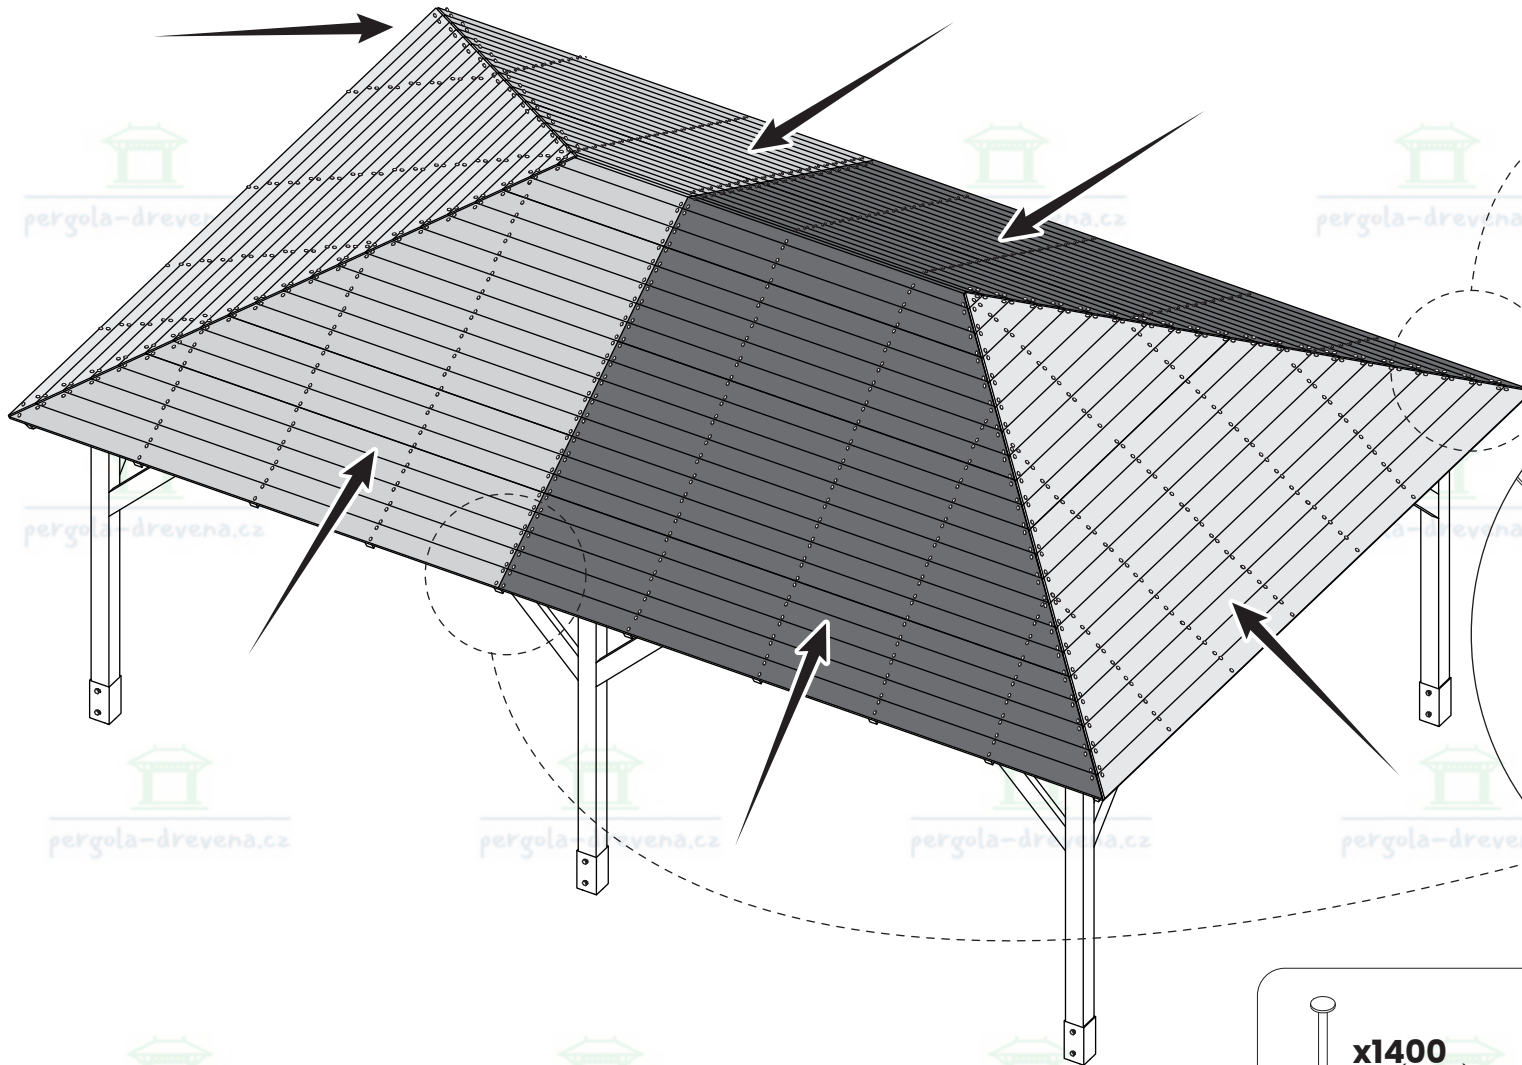

E x1

18

**x1400**  
W5 (2x50)

This block contains the material list for the assembly. It includes a drawing of a nail, a stack of slats, and a hammer. The text specifies the quantity and dimensions of the slats: 'x1400 W5 (2x50)'. The background of this block features a repeating watermark of the company logo and website.