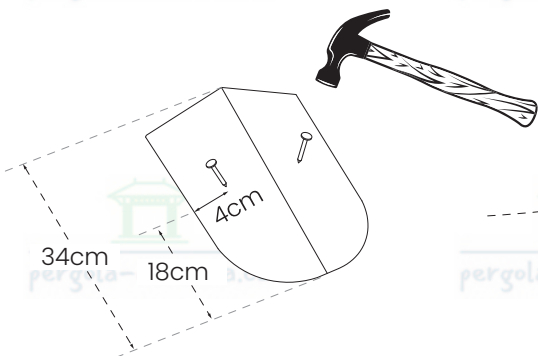

E x1

18

**x1400**  
W5 (2x50)

This block contains the material list for the assembly. It includes a drawing of a nail, a stack of slats, and a hammer. The text specifies the quantity and dimensions of the slats: 'x1400 W5 (2x50)'. The background of this block features a repeating watermark of the company logo and website.

1

2

3

4

1

2

3

4