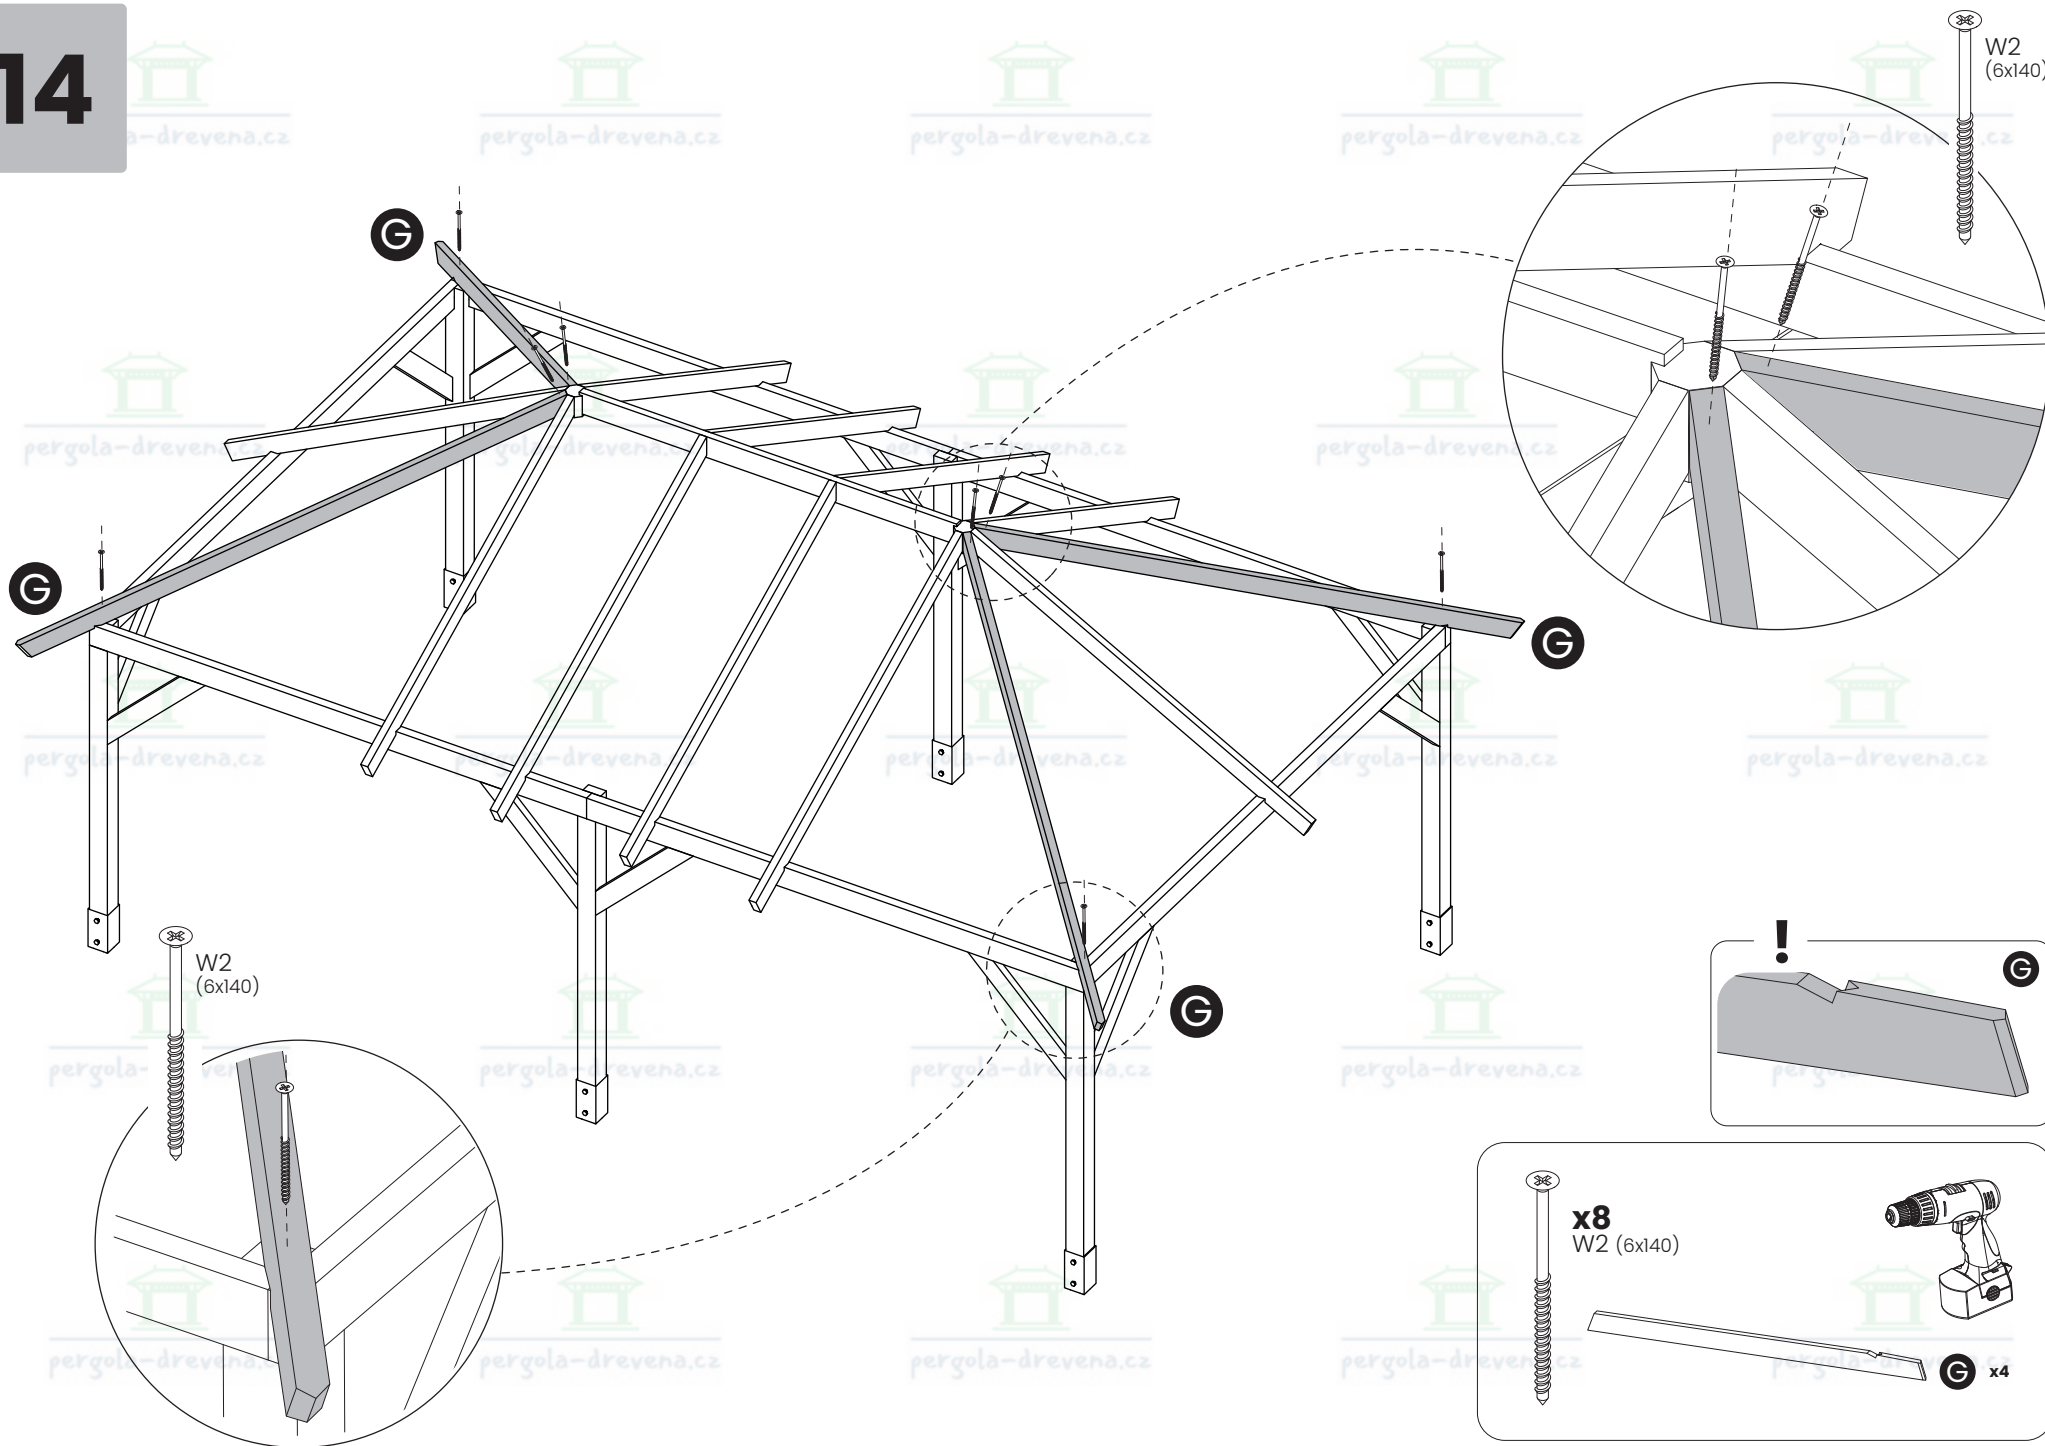

pergola-drevena.cz

pergola-drevena.cz

pergola-drevena.cz

x6  
W2 (6x140)

x2

W6  
(6x120)

E

x2  
W6 (6x120)

E x1

18

**x1400**  
W5 (2x50)

This block contains the material list for the assembly. It includes a drawing of a nail, a stack of slats, and a hammer. The text specifies the quantity and dimensions of the slats: 'x1400 W5 (2x50)'. The background of this block features a repeating watermark of the company logo and website.