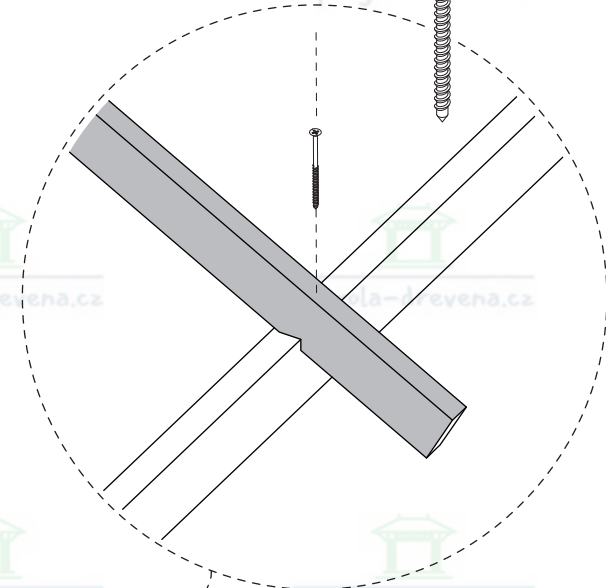

pergola-drevena.cz

pergola-drevena.cz

pergola-drevena.cz

pergola-drevena.cz

pergola-drevena.cz

W2
(6x140)

pergola-drevena.cz

pergola-drevena.cz

pergola-drevena.cz

pergola-drevena.cz

pergola-drevena.cz

pergola-drevena.cz

pergola-drevena.cz

pergola-drevena.cz

pergola-drevena.cz

pergola-drevena.cz

x6
W2 (6x140)

x2