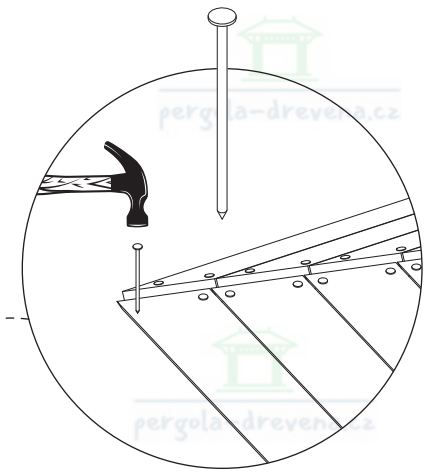

E x1

18

**x1400**  
W5 (2x50)

This block contains the material list for the assembly. It includes a drawing of a nail, a stack of slats, and a hammer. The text specifies the quantity and dimensions of the slats: 'x1400 W5 (2x50)'. The background of this block features a repeating watermark of the company logo and website.