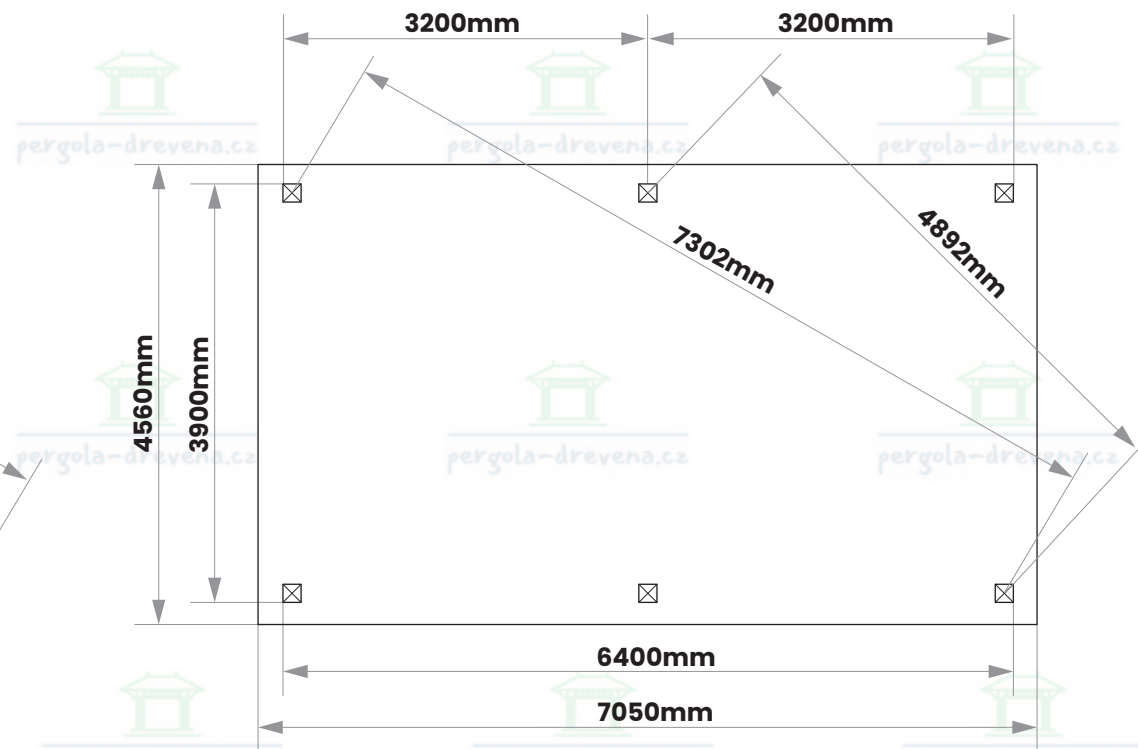

2

pergola-drevena.cz

pergola-drevena.cz

pergola-drevena.cz

pergola-drevena.cz

pergola-drevena.cz