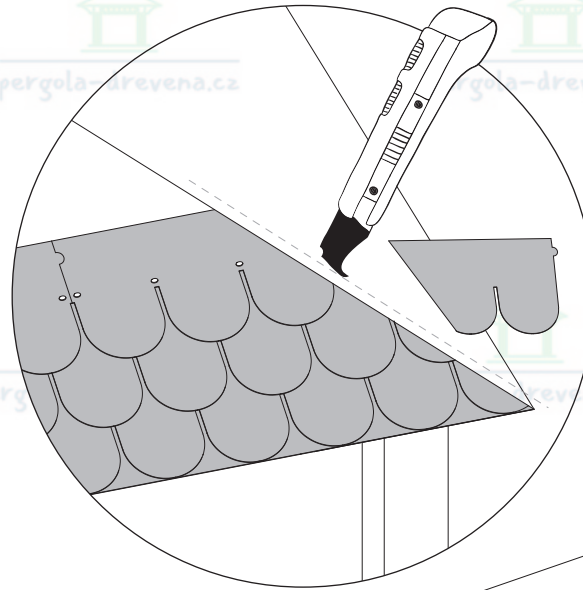

E x1

18

**x1400**  
W5 (2x50)

This block contains the material list for the assembly. It includes a drawing of a nail, a stack of slats, and a hammer. The text specifies the quantity and dimensions of the slats: 'x1400 W5 (2x50)'. The background of this block features a repeating watermark of the company logo and website.

1

2

3

4

1

2

3

4