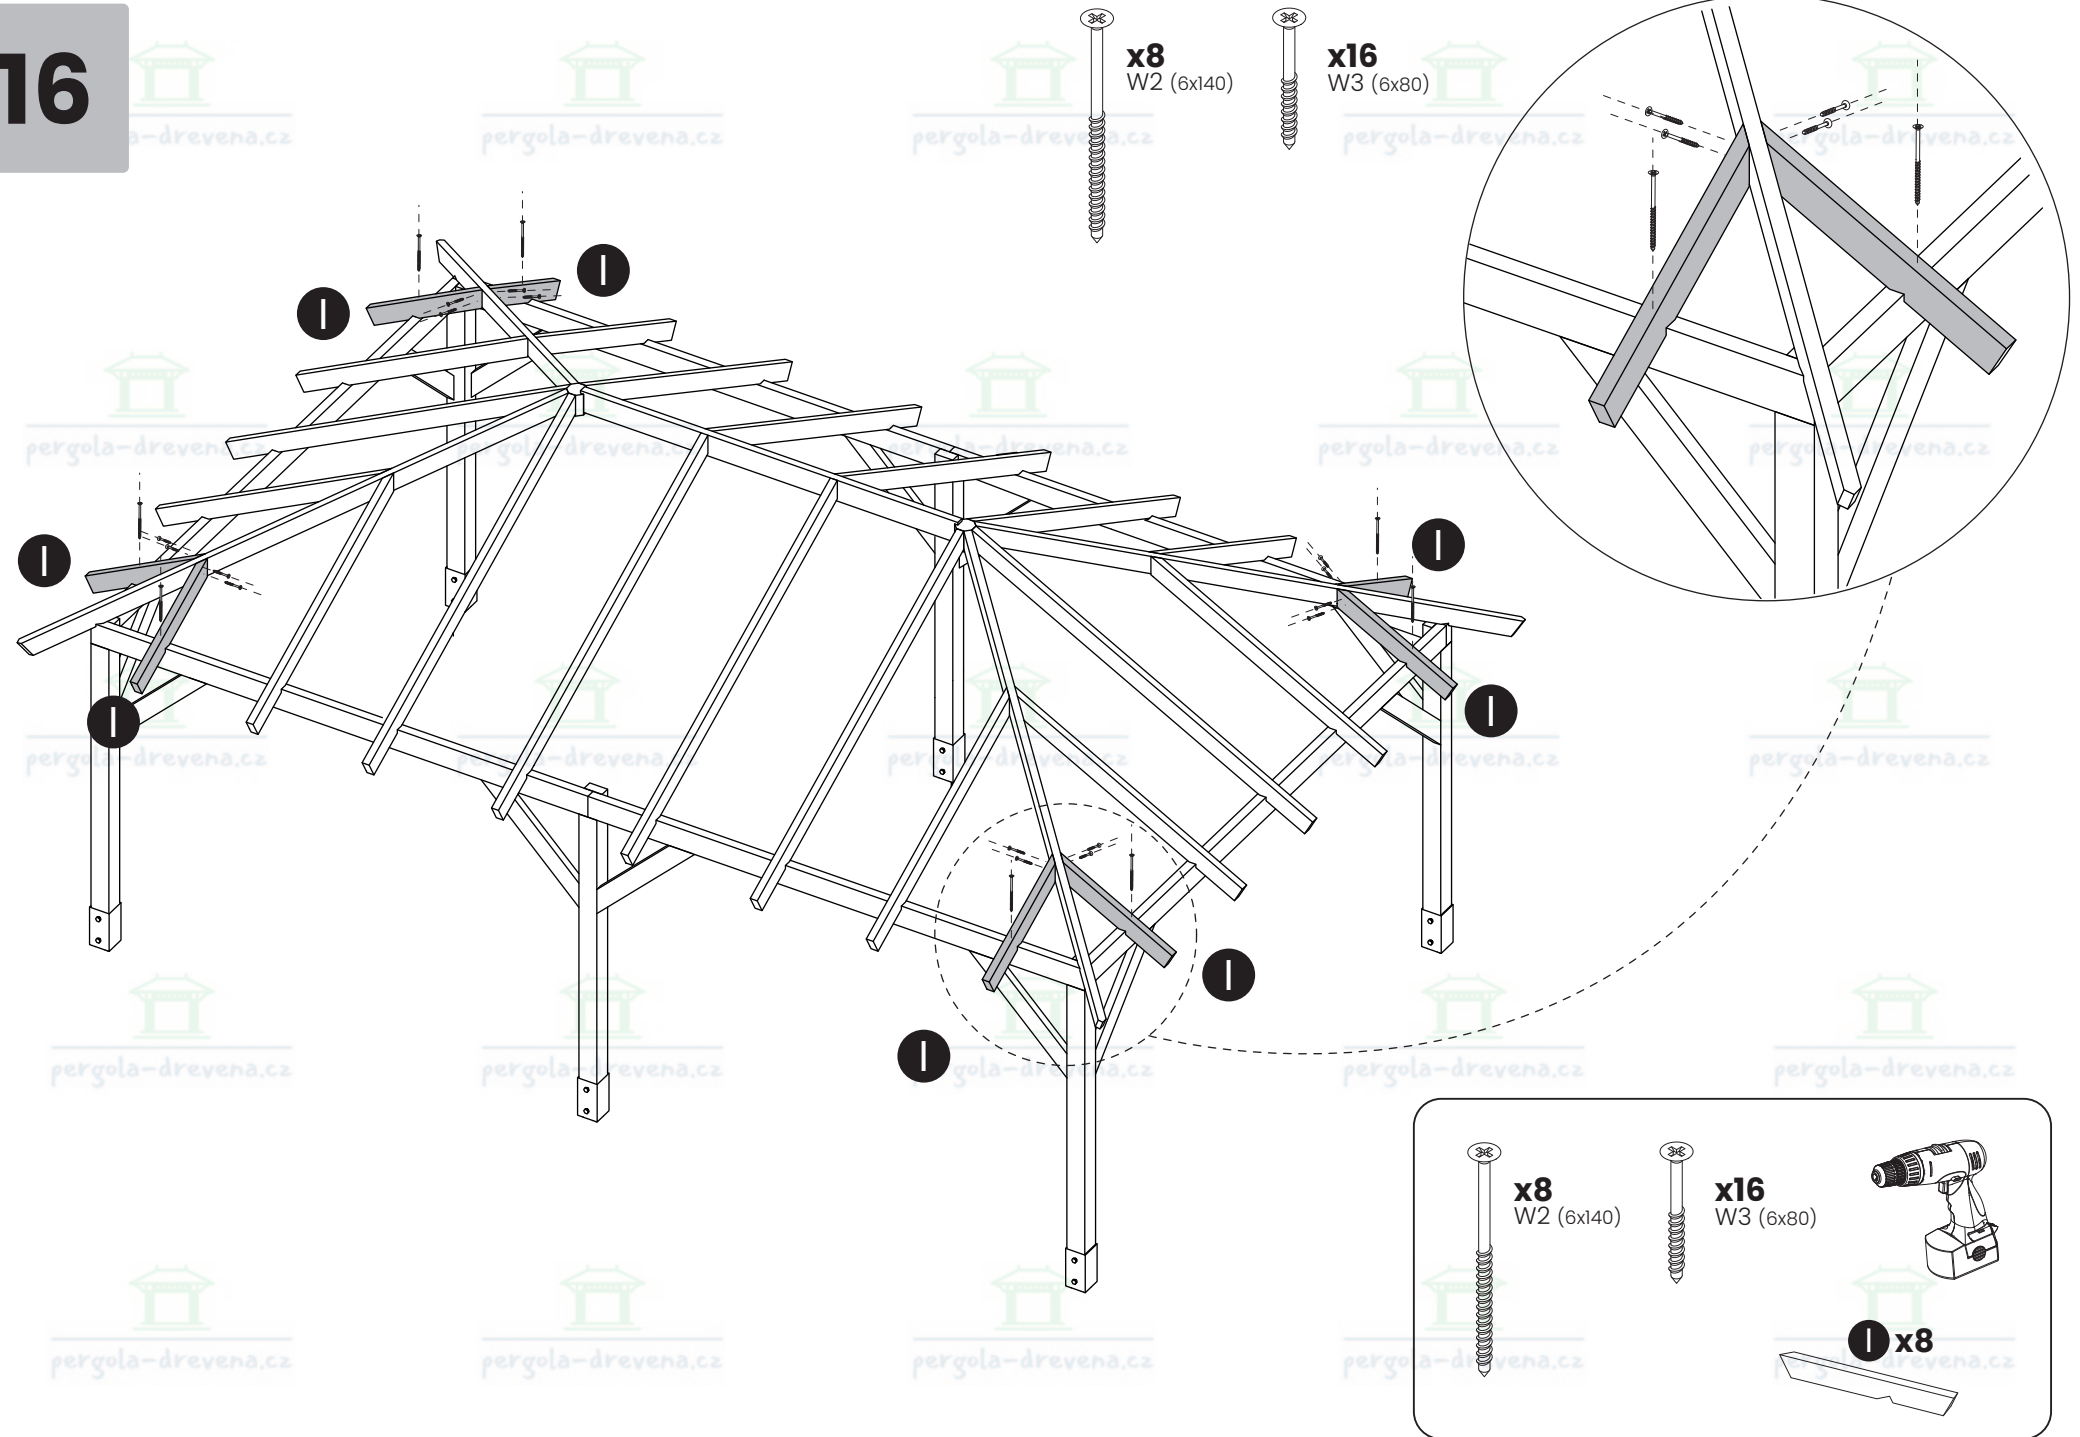

pergola-drevena.cz

pergola-drevena.cz

pergola-drevena.cz

x6  
W2 (6x140)

x2

W6  
(6x120)

E

x2  
W6 (6x120)

E x1

18

**x1400**  
W5 (2x50)

This block contains the material list for the assembly. It includes a drawing of a nail, a stack of slats, and a hammer. The text specifies the quantity and dimensions of the slats: 'x1400 W5 (2x50)'. The background of this block features a repeating watermark of the company logo and website.

1

2

3

4

1

2

3

4