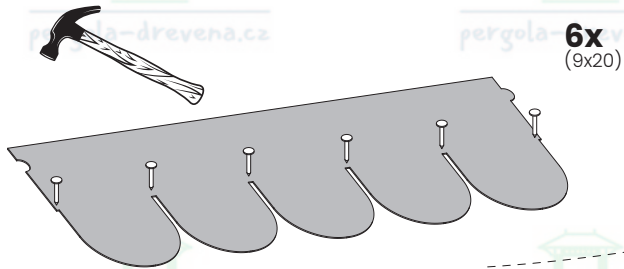

E x1

18

**x1400**  
W5 (2x50)

This block contains the material list for the assembly. It includes a drawing of a nail, a stack of slats, and a hammer. The text specifies the quantity and dimensions of the slats: 'x1400 W5 (2x50)'. The background of this block features a repeating watermark of the company logo and website.

1

2

3

4

1

2

3

4