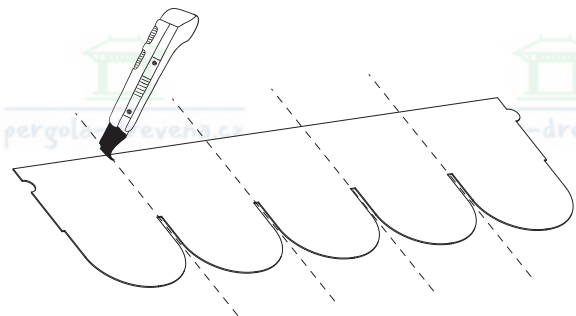

E x1

18

**x1400**  
W5 (2x50)

This block contains the material list for the assembly. It includes a drawing of a nail, a stack of slats, and a hammer. The text specifies the quantity and dimensions of the slats: 'x1400 W5 (2x50)'. The background of this block features a repeating watermark of the company logo and website.

1

2

3

4

1

2

3

4