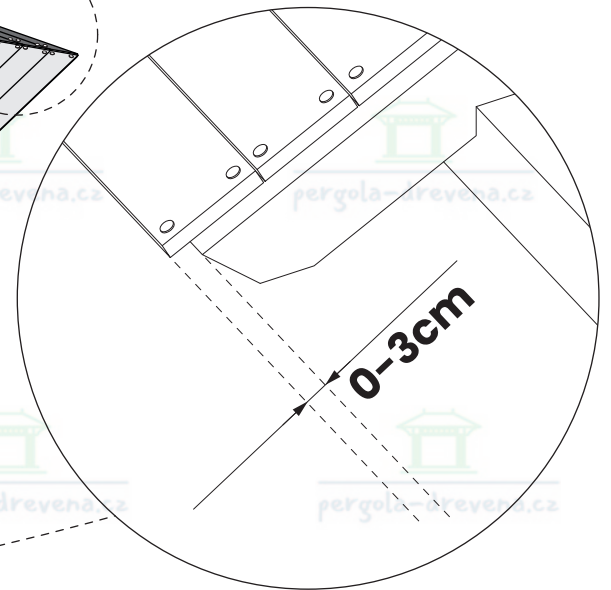

pergola-drevena.cz

pergola-drevena.cz

pergola-drevena.cz

x6  
W2 (6x140)

x2

W6  
(6x120)

E

x2  
W6 (6x120)

E x1

18

**x1400**  
W5 (2x50)

This block contains the material list for the assembly. It includes a drawing of a nail, a stack of slats, and a hammer. The text specifies the quantity and dimensions of the slats: 'x1400 W5 (2x50)'. The background of this block features a repeating watermark of the company logo and website.