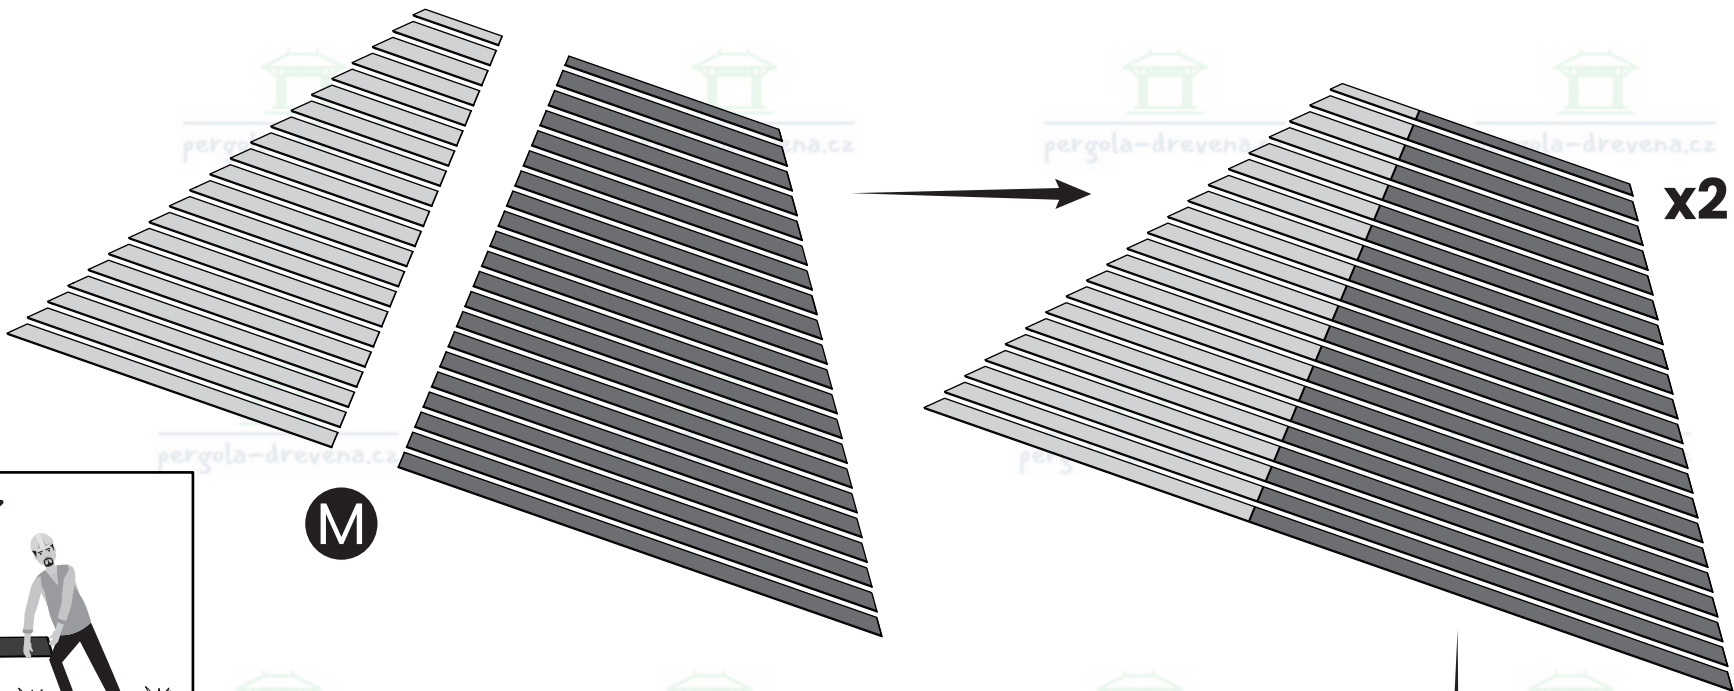

E x1

18

**x1400**  
W5 (2x50)

This block contains the material list for the assembly. It includes a drawing of a nail, a stack of slats, and a hammer. The text specifies the quantity and dimensions of the slats: 'x1400 W5 (2x50)'. The background of this block features a repeating watermark of the company logo and website.