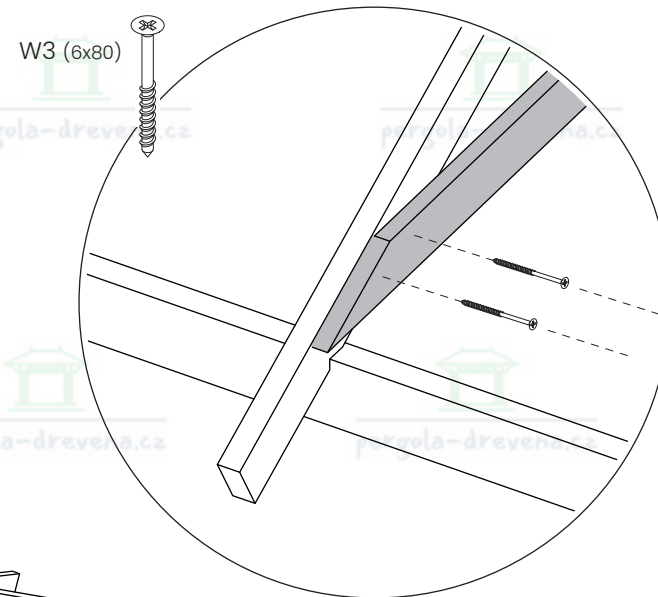

pergola-drevena.cz

pergola-drevena.cz

pergola-drevena.cz

x6  
W2 (6x140)

x2

W6  
(6x120)

E

x2  
W6 (6x120)

E x1

18

**x1400**  
W5 (2x50)

This block contains the material list for the assembly. It includes a drawing of a nail, a stack of slats, and a hammer. The text specifies the quantity and dimensions of the slats: 'x1400 W5 (2x50)'. The background of this block features a repeating watermark of the company logo and website.