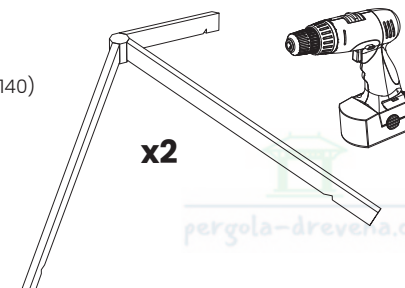

pergola-drevena.cz

pergola-drevena.cz

pergola-drevena.cz

x6  
W2 (6x140)

x2

W6  
(6x120)

E

x2  
W6 (6x120)

E x1

18

**x1400**  
W5 (2x50)

This block contains the material list for the assembly. It includes a drawing of a nail, a stack of slats, and a hammer. The text specifies the quantity and dimensions of the slats: 'x1400 W5 (2x50)'. The background of this block features a repeating watermark of the company logo and website.