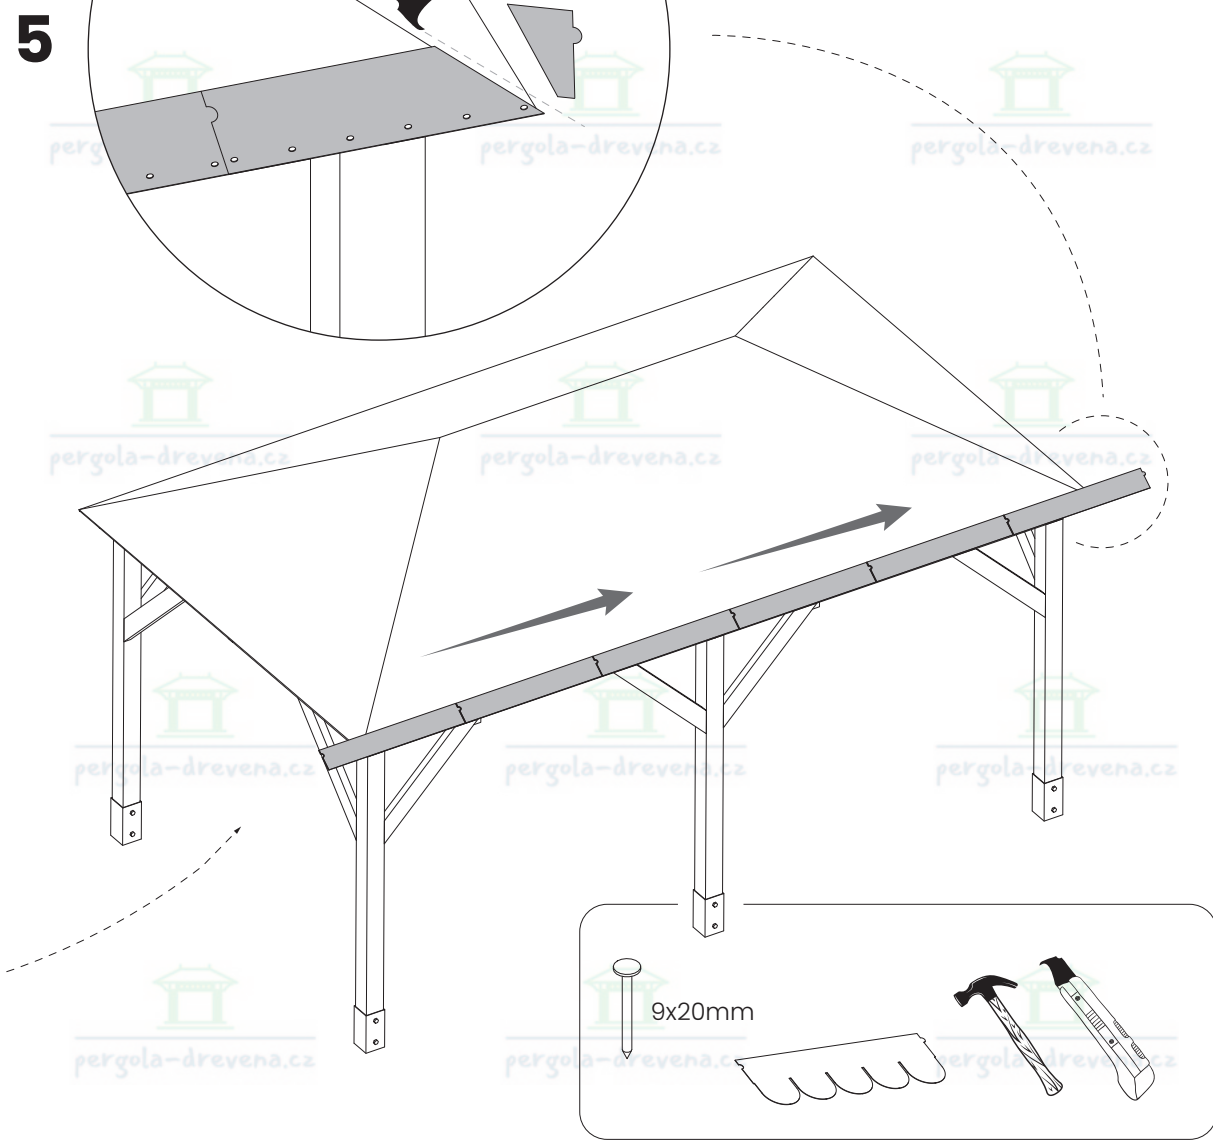

pergola-drevena.cz

pergola-drevena.cz

pergola-drevena.cz

x6  
W2 (6x140)

x2

W6  
(6x120)

E

x2  
W6 (6x120)

E x1

18

**x1400**  
W5 (2x50)

This block contains the material list for the assembly. It includes a drawing of a nail, a stack of slats, and a hammer. The text specifies the quantity and dimensions of the slats: 'x1400 W5 (2x50)'. The background of this block features a repeating watermark of the company logo and website.