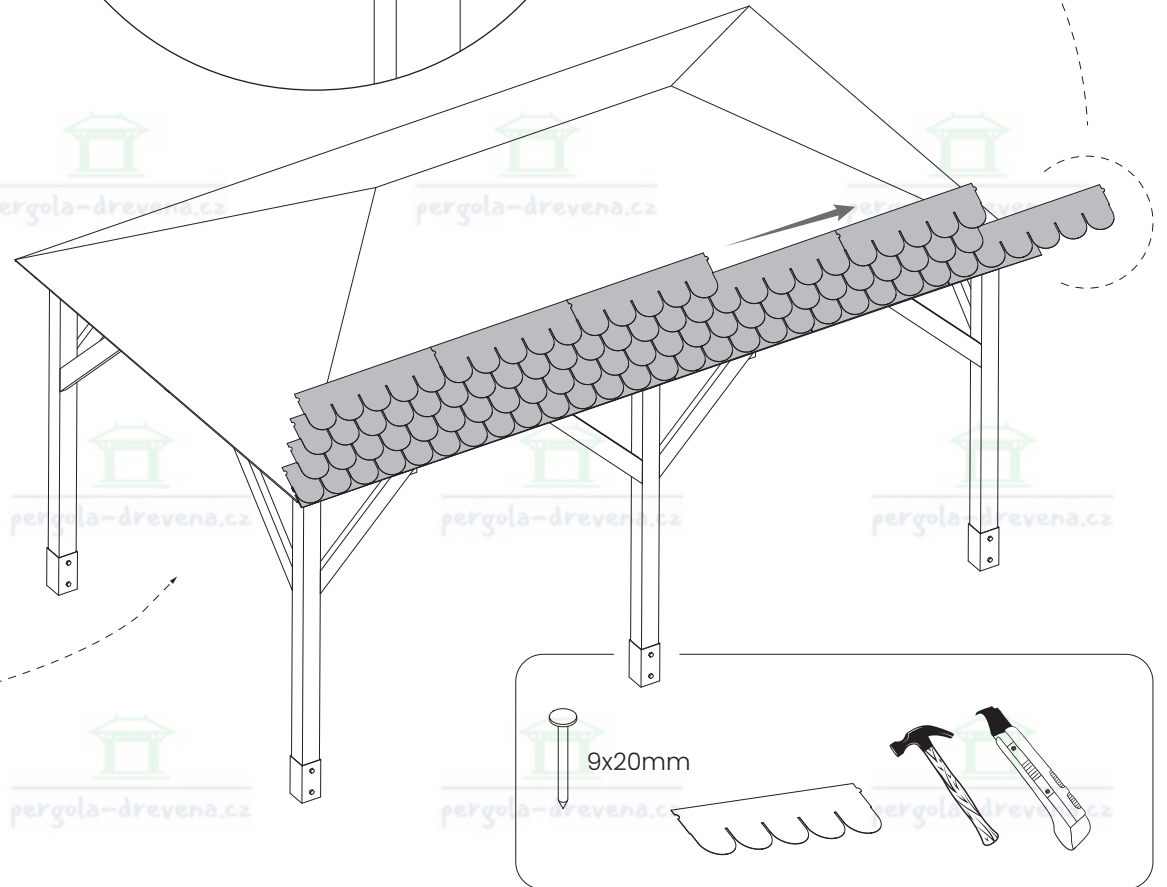

E x1

18

**x1400**  
W5 (2x50)

This block contains the material list for the assembly. It includes a drawing of a nail, a stack of slats, and a hammer. The text specifies the quantity and dimensions of the slats: 'x1400 W5 (2x50)'. The background of this block features a repeating watermark of the company logo and website.

1

2

3

4

1

2

3

4