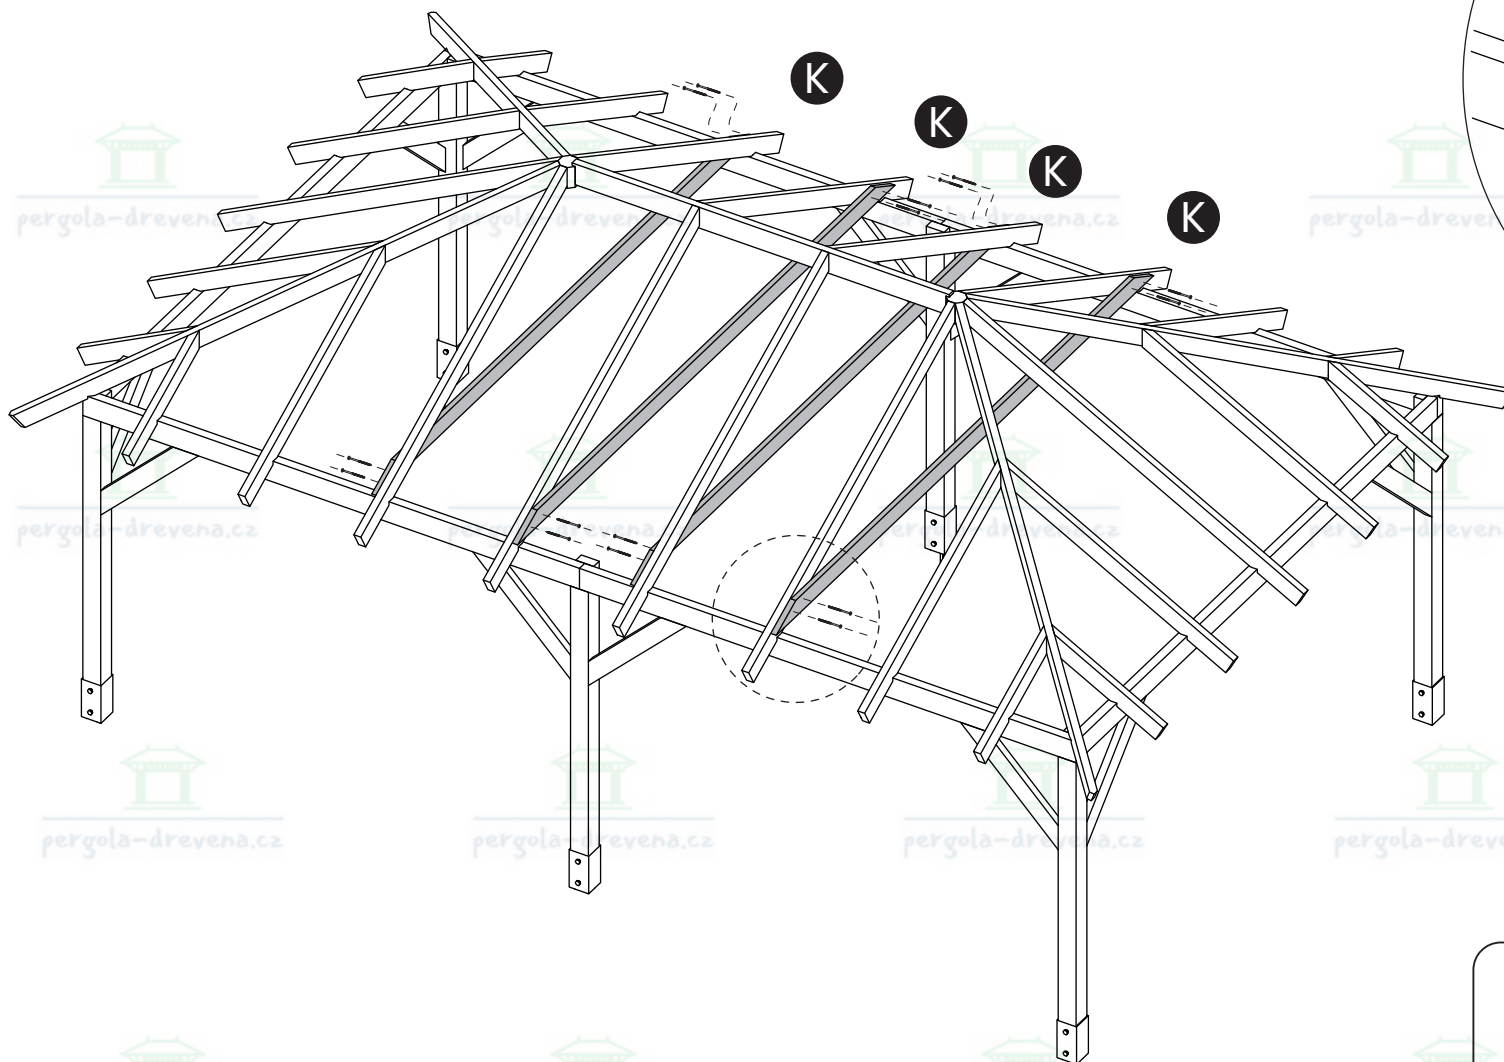

E x1

18

**x1400**  
W5 (2x50)

This block contains the material list for the assembly. It includes a drawing of a nail, a stack of slats, and a hammer. The text specifies the quantity and dimensions of the slats: 'x1400 W5 (2x50)'. The background of this block features a repeating watermark of the company logo and website.