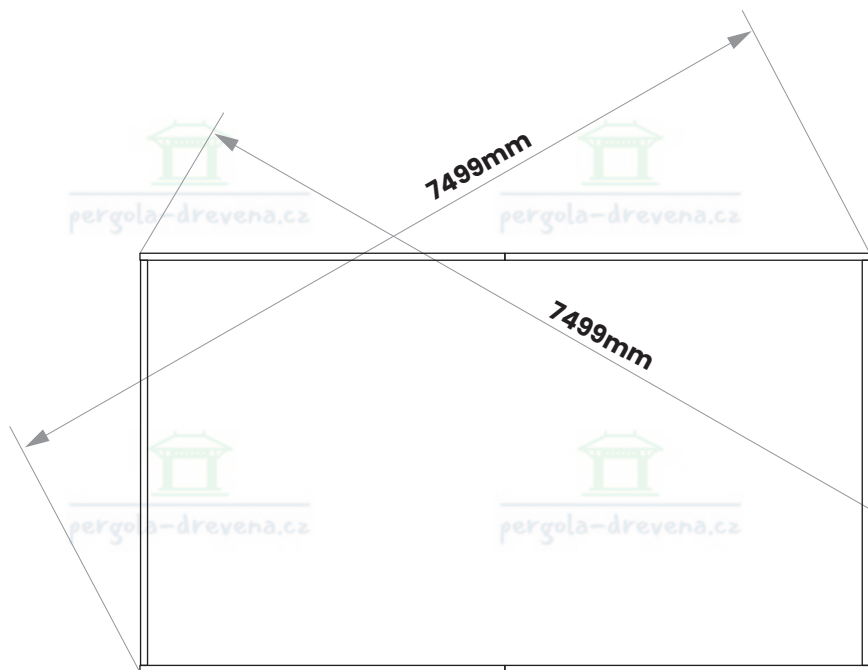

2

pergola-drevena.cz

pergola-drevena.cz

pergola-drevena.cz

pergola-drevena.cz

pergola-drevena.cz