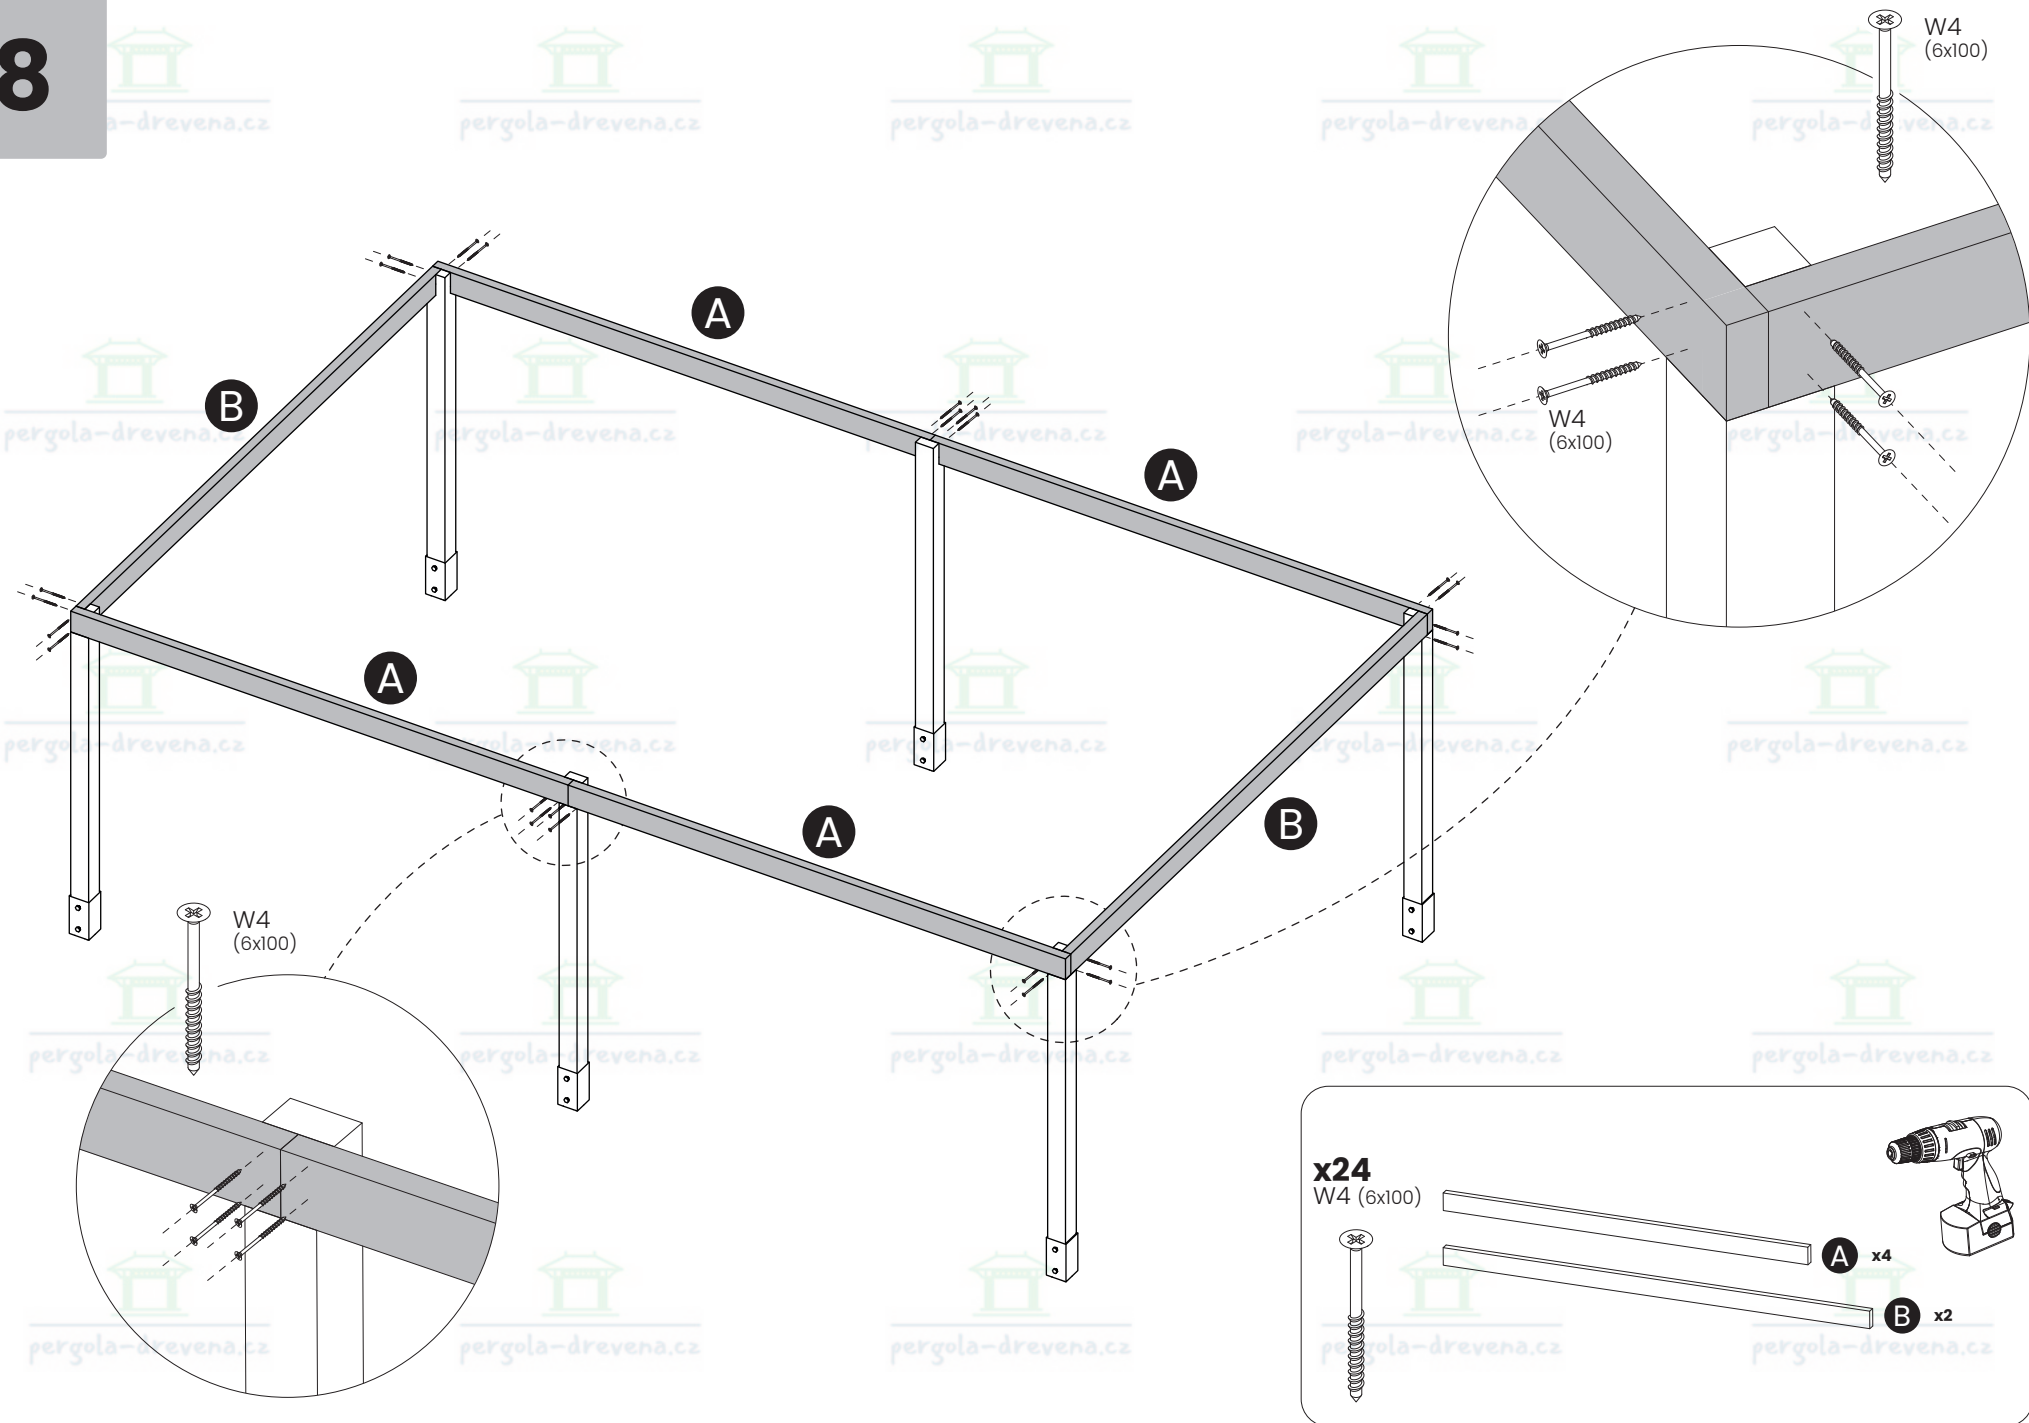

8

**x24**  
W4 (6x100)

**A** x4

**B** x2

E x1

18

**x1400**  
W5 (2x50)

This block contains the material list for the assembly. It includes a drawing of a nail, a stack of slats, and a hammer. The text specifies the quantity and dimensions of the slats: 'x1400 W5 (2x50)'. The background of this block features a repeating watermark of the company logo and website.