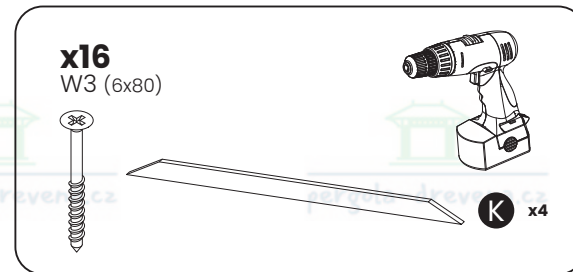

E x1

18

**x1400**  
W5 (2x50)

This block contains the material list for the assembly. It includes a drawing of a nail, a stack of slats, and a hammer. The text specifies the quantity and dimensions of the slats: 'x1400 W5 (2x50)'. The background of this block features a repeating watermark of the company logo and website.