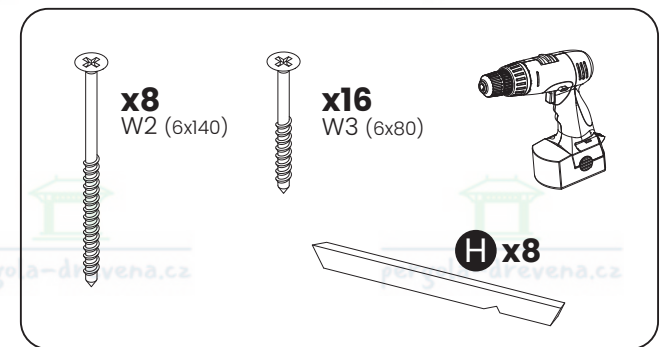

pergola-drevena.cz

pergola-drevena.cz

pergola-drevena.cz

x6  
W2 (6x140)

x2

W6  
(6x120)

E

x2  
W6 (6x120)

E x1

18

**x1400**  
W5 (2x50)

This block contains the material list for the assembly. It includes a drawing of a nail, a stack of slats, and a hammer. The text specifies the quantity and dimensions of the slats: 'x1400 W5 (2x50)'. The background of this block features a repeating watermark of the company logo and website.