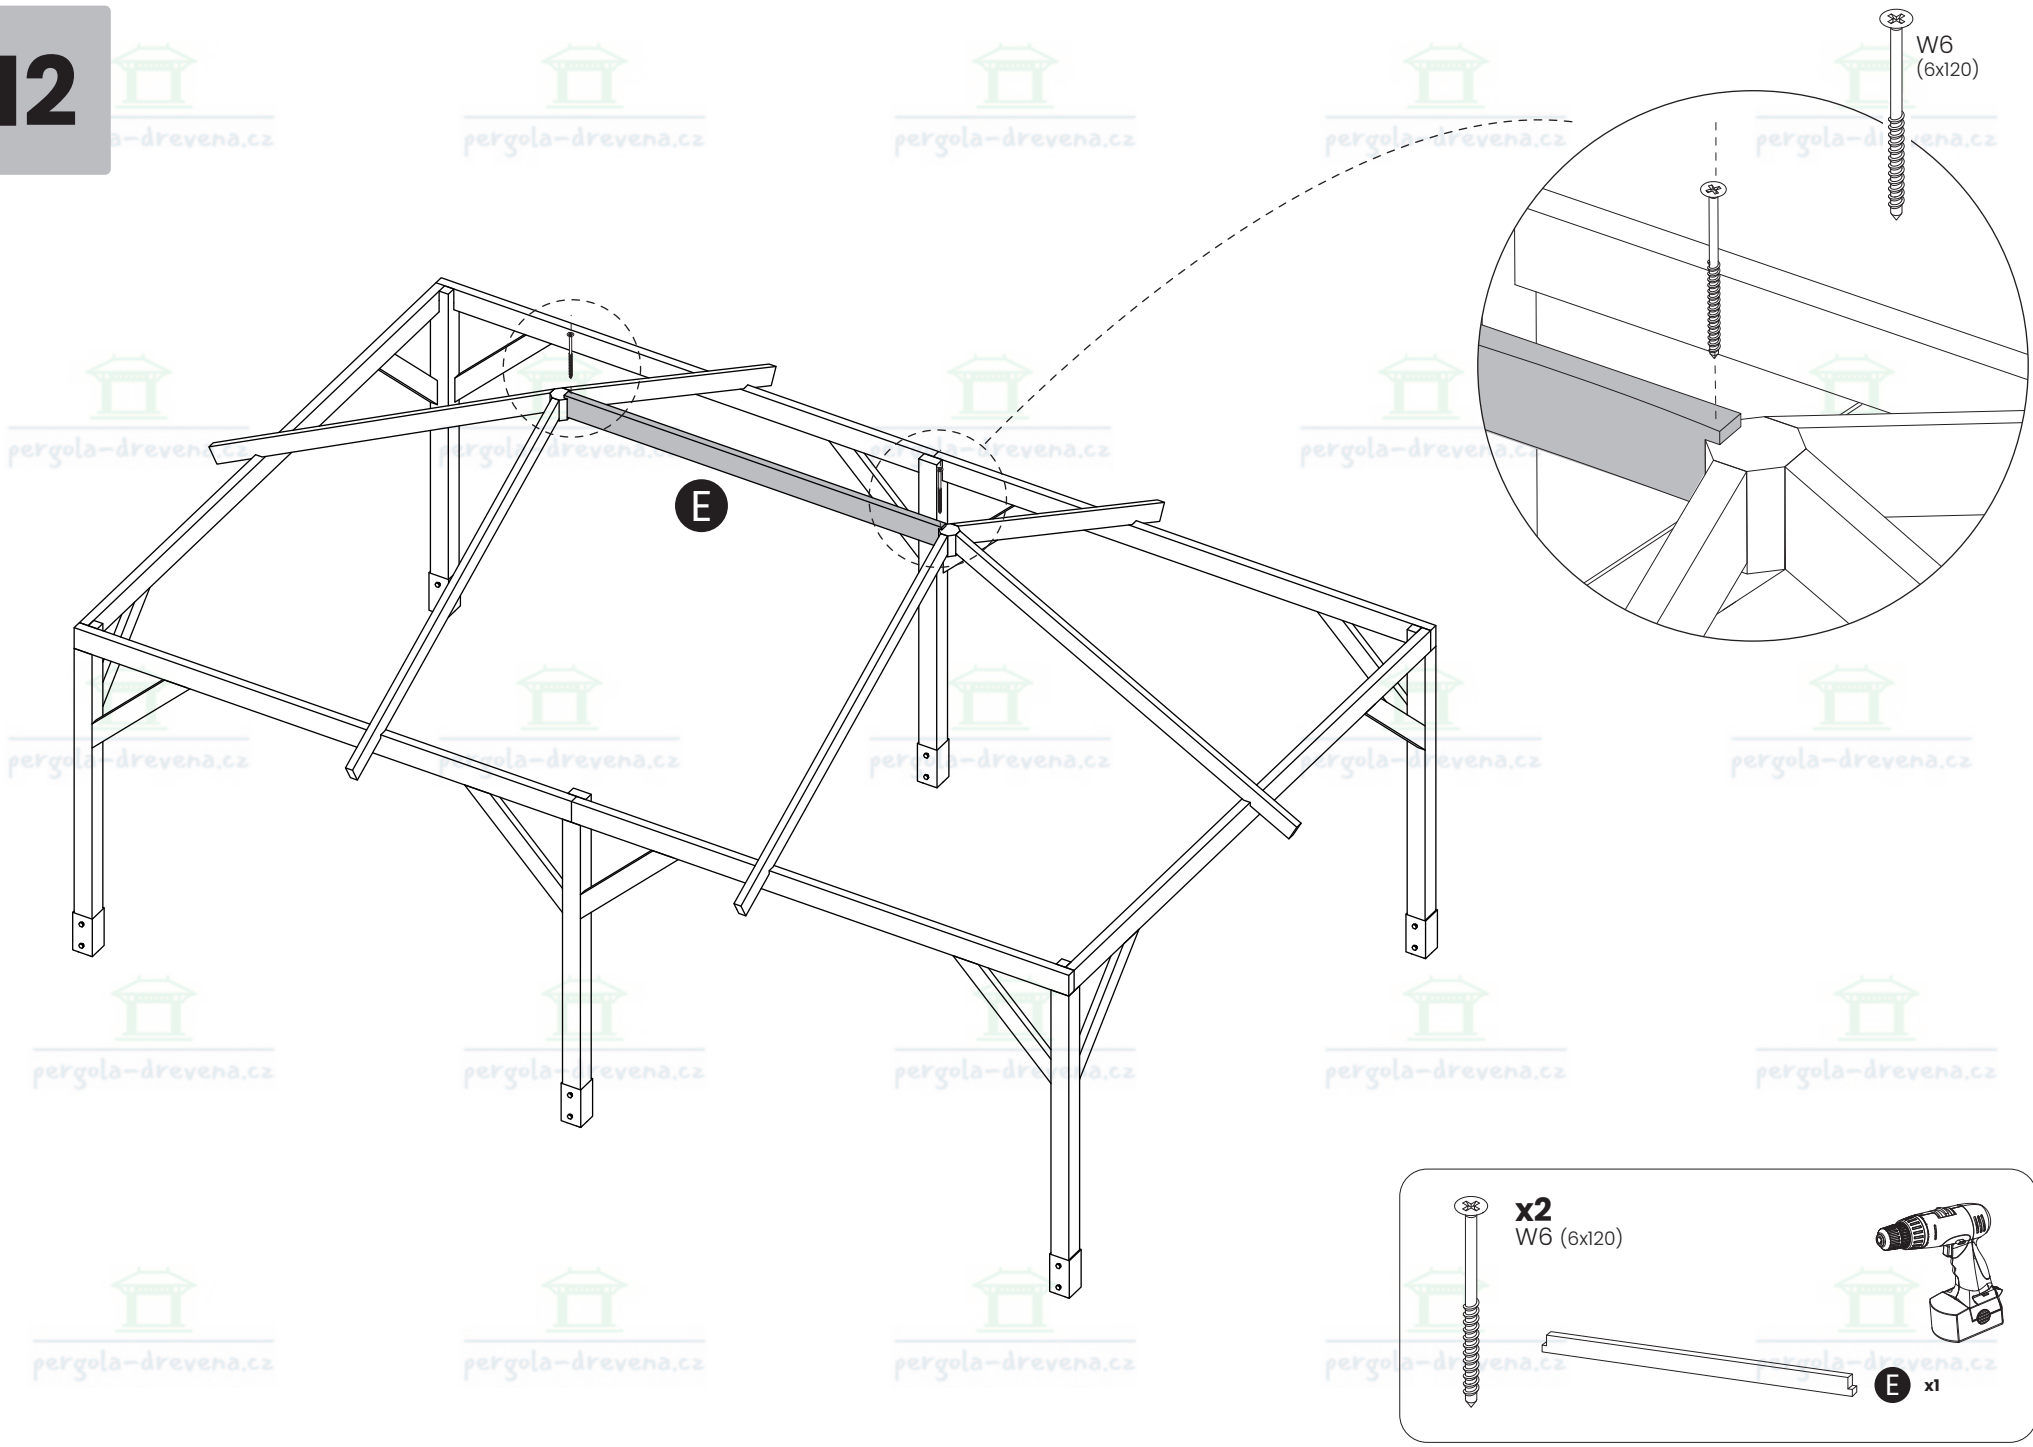

pergola-drevena.cz

pergola-drevena.cz

pergola-drevena.cz

x6  
W2 (6x140)

x2

W6  
(6x120)

E

x2  
W6 (6x120)

E x1

18

**x1400**  
W5 (2x50)

This block contains the material list for the assembly. It includes a drawing of a nail, a stack of slats, and a hammer. The text specifies the quantity and dimensions of the slats: 'x1400 W5 (2x50)'. The background of this block features a repeating watermark of the company logo and website.