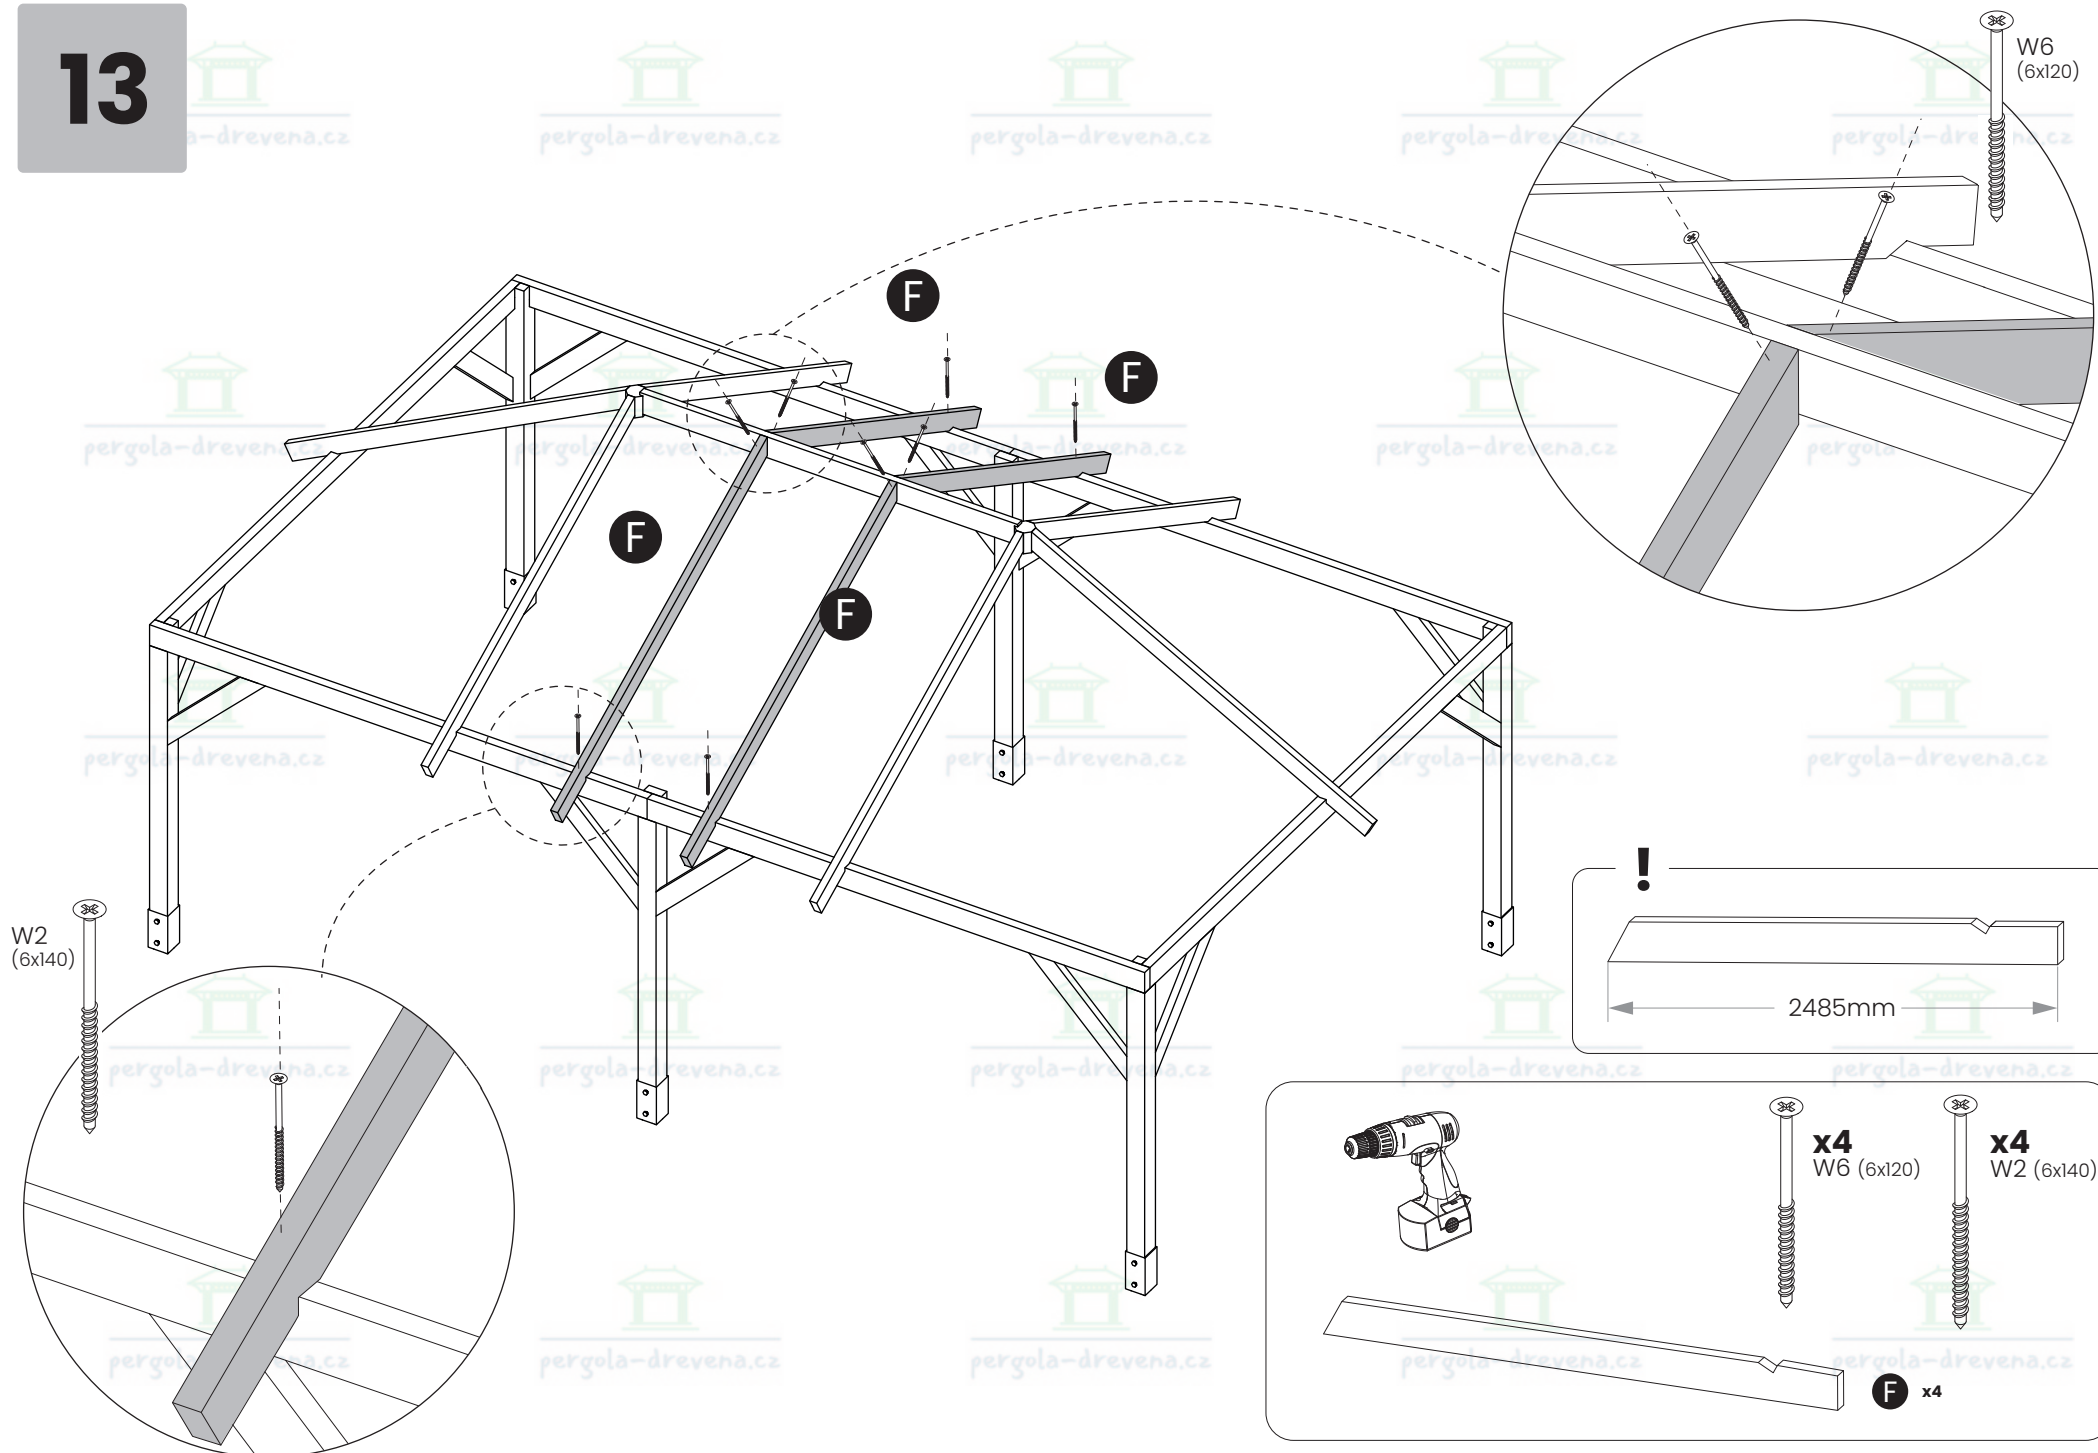

pergola-drevena.cz

pergola-drevena.cz

pergola-drevena.cz

x6  
W2 (6x140)

x2

W6  
(6x120)

E

x2  
W6 (6x120)

E x1

18

**x1400**  
W5 (2x50)

This block contains the material list for the assembly. It includes a drawing of a nail, a stack of slats, and a hammer. The text specifies the quantity and dimensions of the slats: 'x1400 W5 (2x50)'. The background of this block features a repeating watermark of the company logo and website.