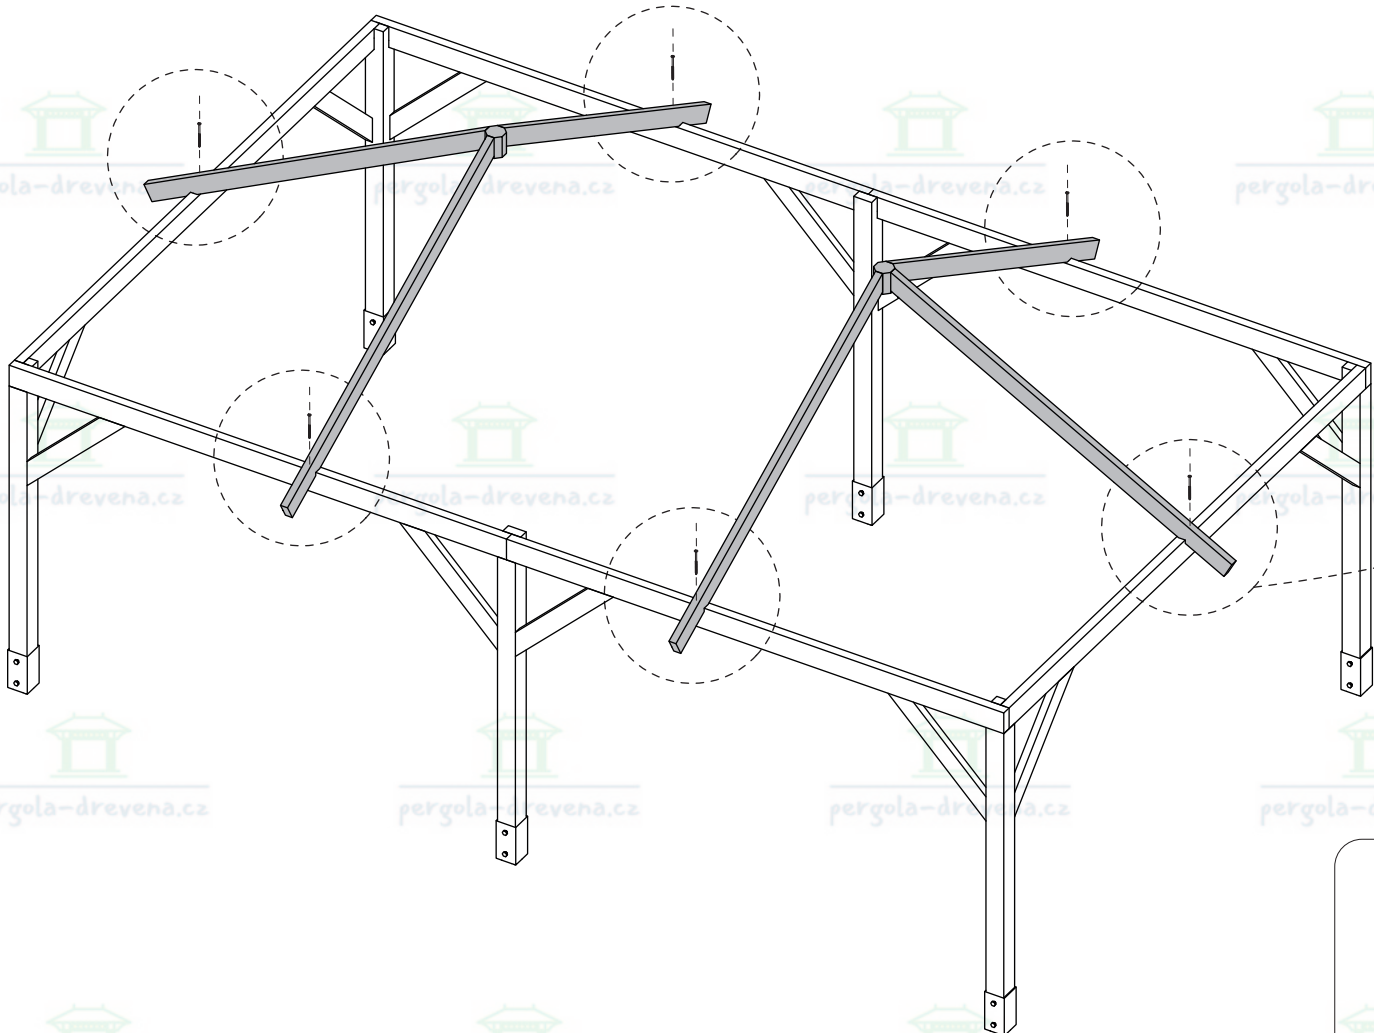

pergola-drevena.cz

pergola-drevena.cz

pergola-drevena.cz

pergola-drevena.cz

pergola-drevena.cz