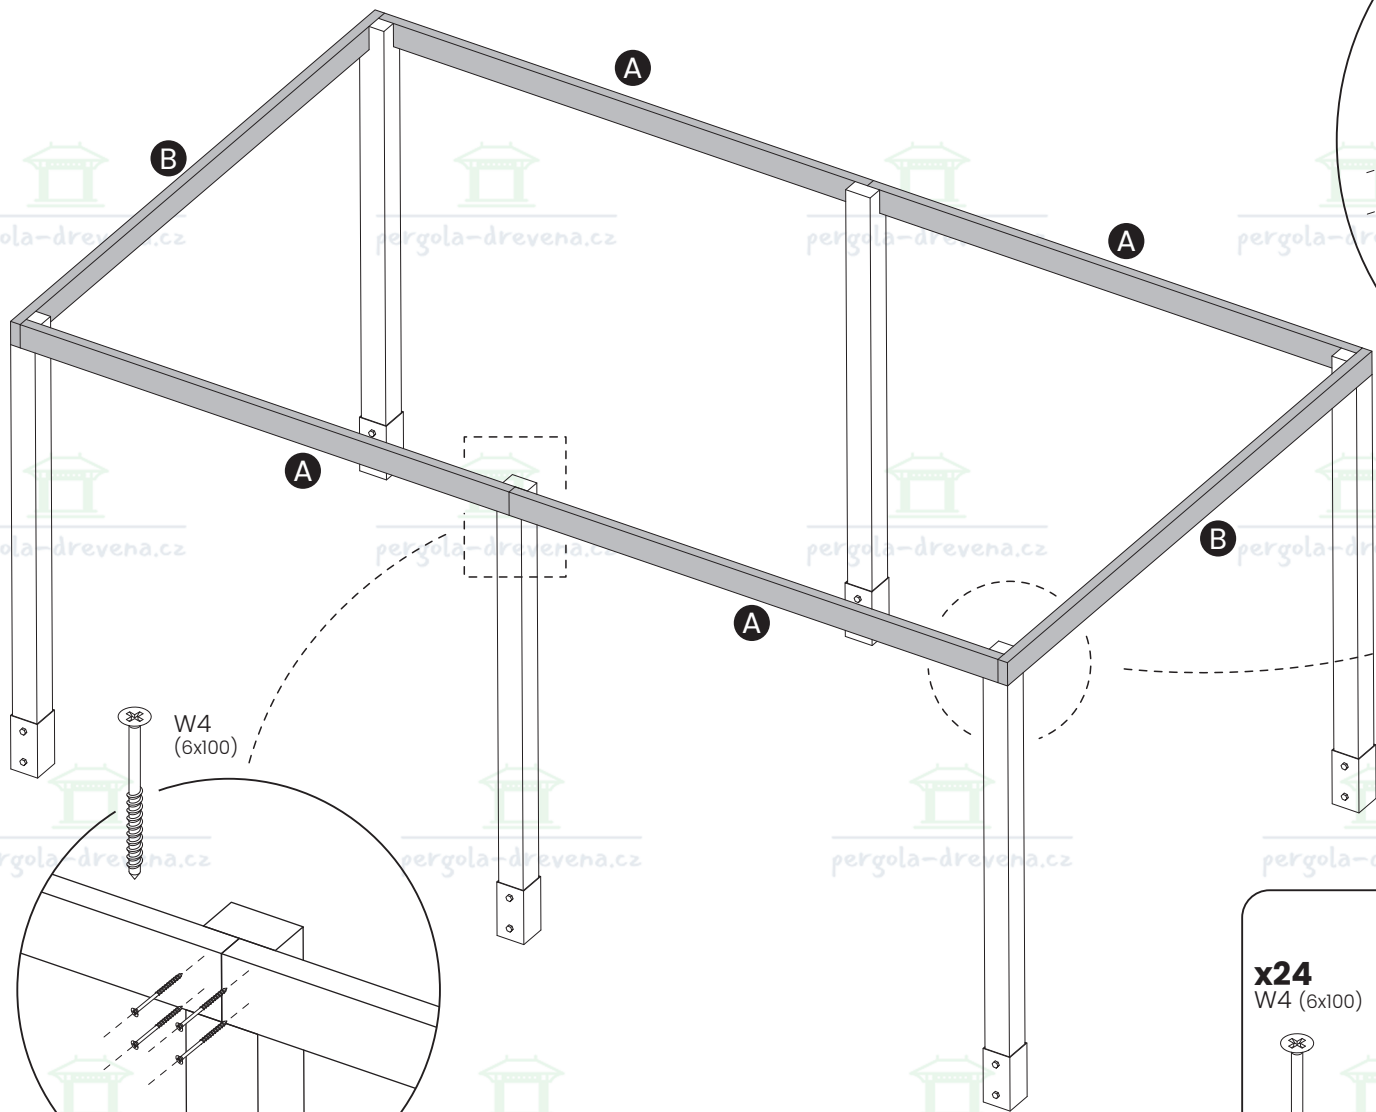

x24
W4 (6x100)

A list of materials for the assembly. It includes a screw labeled "W4 (6x100)" with a quantity of "x24". It also lists two types of beams: "A x4" and "B x2". A power drill is shown next to the list.