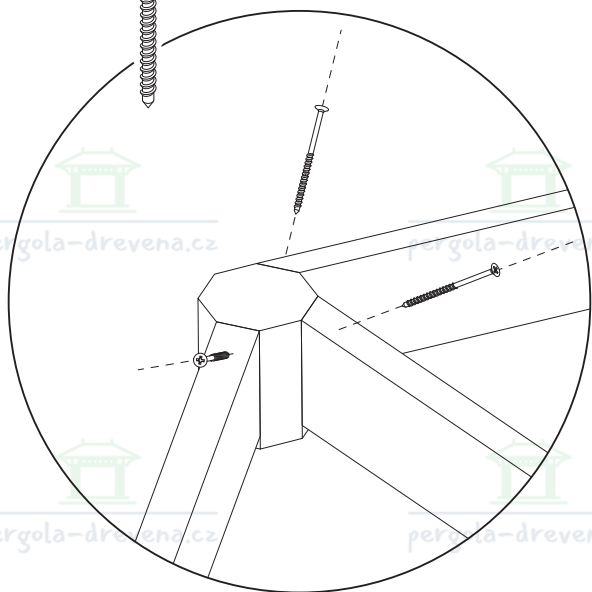

x24
W4 (6x100)

A list of materials for the assembly. It includes a screw labeled "W4 (6x100)" with a quantity of "x24". It also lists two types of beams: "A x4" and "B x2". A power drill is shown next to the list.

9

pergola-drevena.cz

pergola-drevena.cz

x2

pergola-drevena.cz

pergola-drevena.cz

pergola-drevena.cz

W2 (6x140)