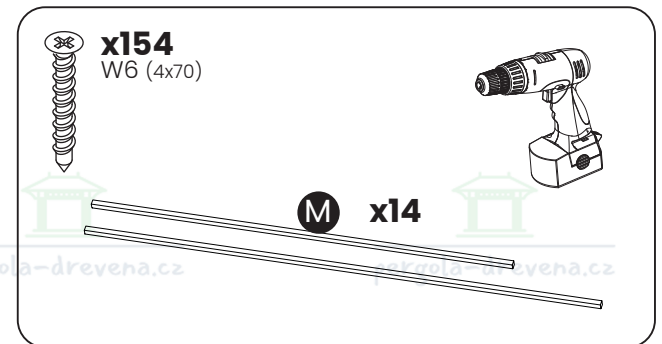

x154
W6 (4x70)

M x14