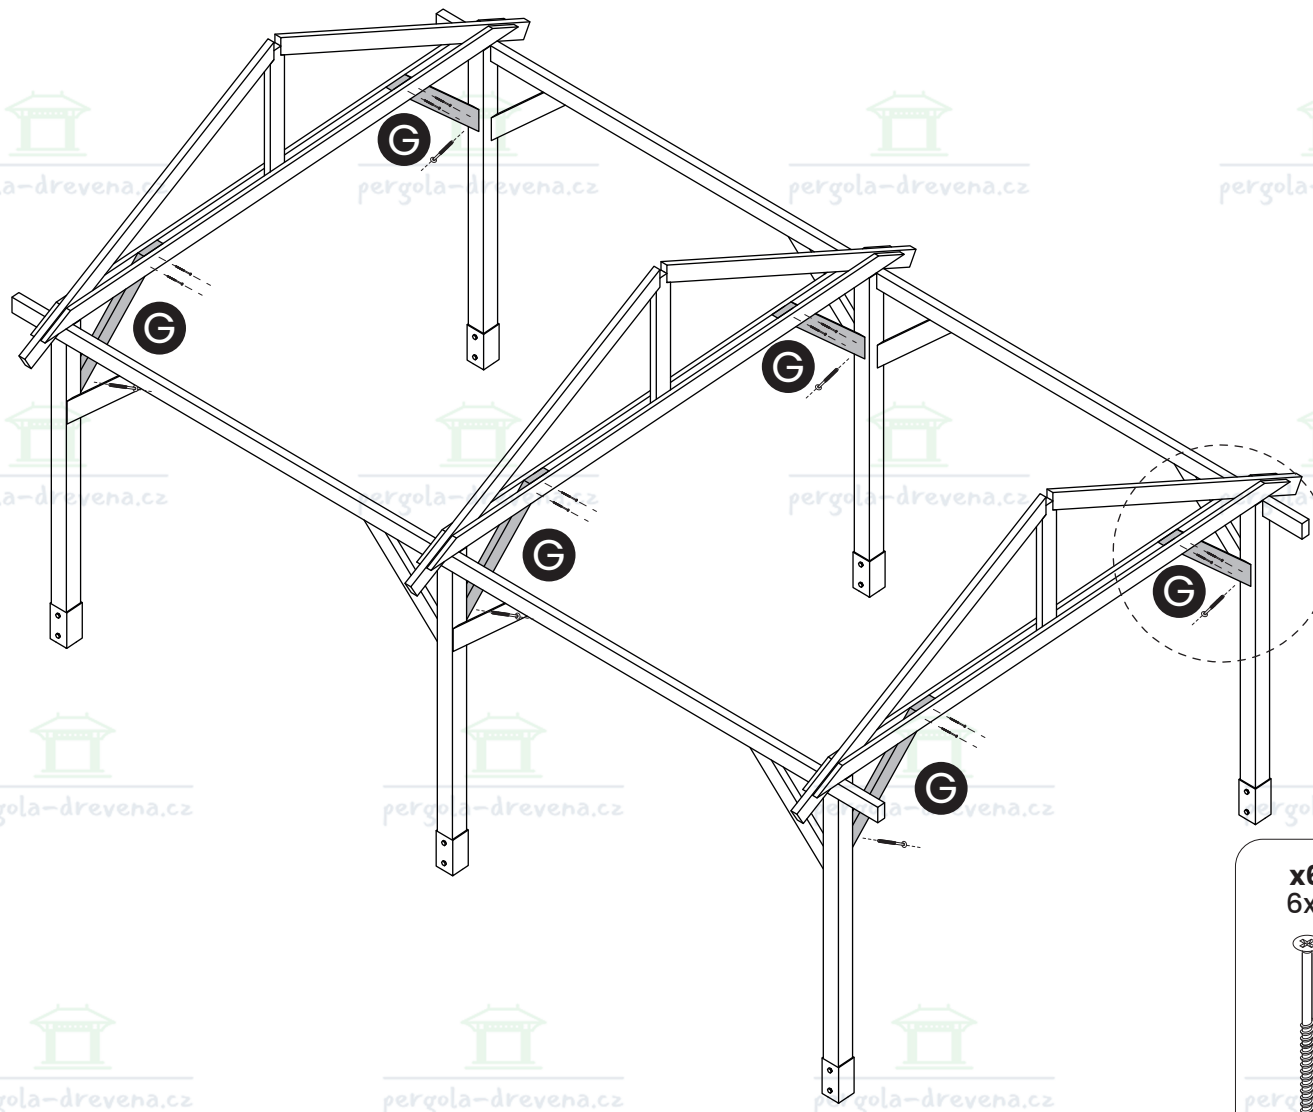

pergola-drevena.cz

pergola-drevena.cz

x6
6x160

x12
6x60

G x6
1000 mm

This block contains a list of required hardware: six 6x160 screws, twelve 6x60 screws, and six 1000 mm long G-profiles. It also includes an illustration of a power drill.